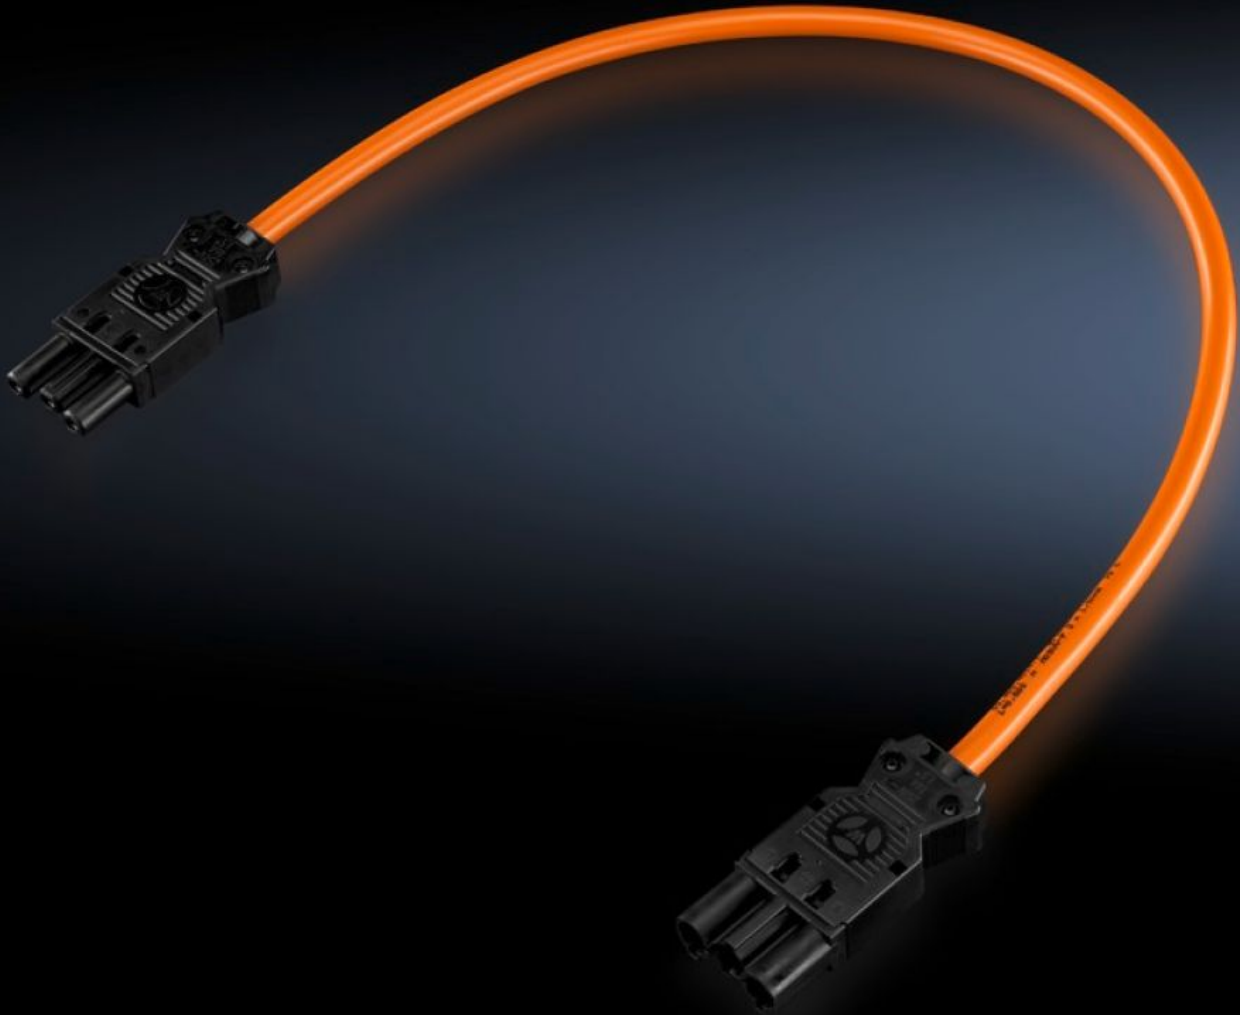

Rittal – The System.

Faster – better – everywhere.

SZ 4315.600 Connection cable

State: 25/05/2026 (Source: rittal.com/com-en)

ENCLOSURES

POWER DISTRIBUTION

CLIMATE CONTROL

IT INFRASTRUCTURE

SOFTWARE & SERVICES

FRIEDHELM LOH GROUP