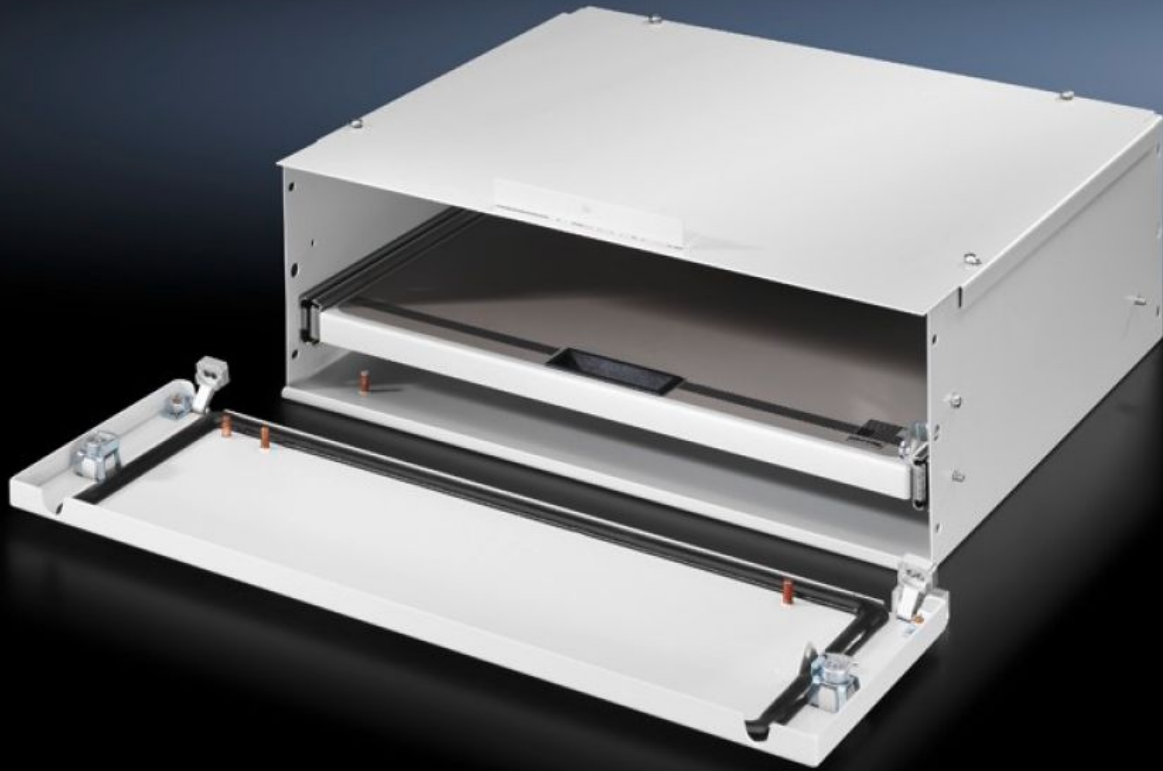

Rittal – The System.

Faster – better – everywhere.

TP 4757.500 Drawer

State: 26/06/2026 (Source: rittal.com/com-en)

ENCLOSURES

POWER DISTRIBUTION

CLIMATE CONTROL

IT INFRASTRUCTURE

SOFTWARE & SERVICES

FRIEDHELM LOH GROUP

TP 4757.500 - Drawer for universal console TP

For mouse and keyboard with a maximum width of 500 mm. A high level of protection is retained, even with the flap open.

Features

Model No.	TP 4757.500
Product description	For mouse and keyboard with a maximum width of 500 mm. A high level of protection is retained, even with the flap open.
Material	Sheet steel
Surface finish	Textured paint
Colour	RAL 7035
Supply includes	Double-bit lock insert Assembly parts
Dimensions	Height: 200 mm
Assembly instruction	Only suitable for installation without a mounting plate.
IP protection category to IEC 60529	IP 55
Protection category NEMA	NEMA 12
Basic material	Sheet steel
Packs of	1 pc(s).
Net weight	14.887 kg
Gross weight	15.67 kg
Customs tariff number	94039910

Features

ETIM 9	EC000784
ETIM 8	EC000784
ECLASS 8.0	27180504
Product description	MC Drawer for universal console, WH: 600x200 mm, Sheet steel
