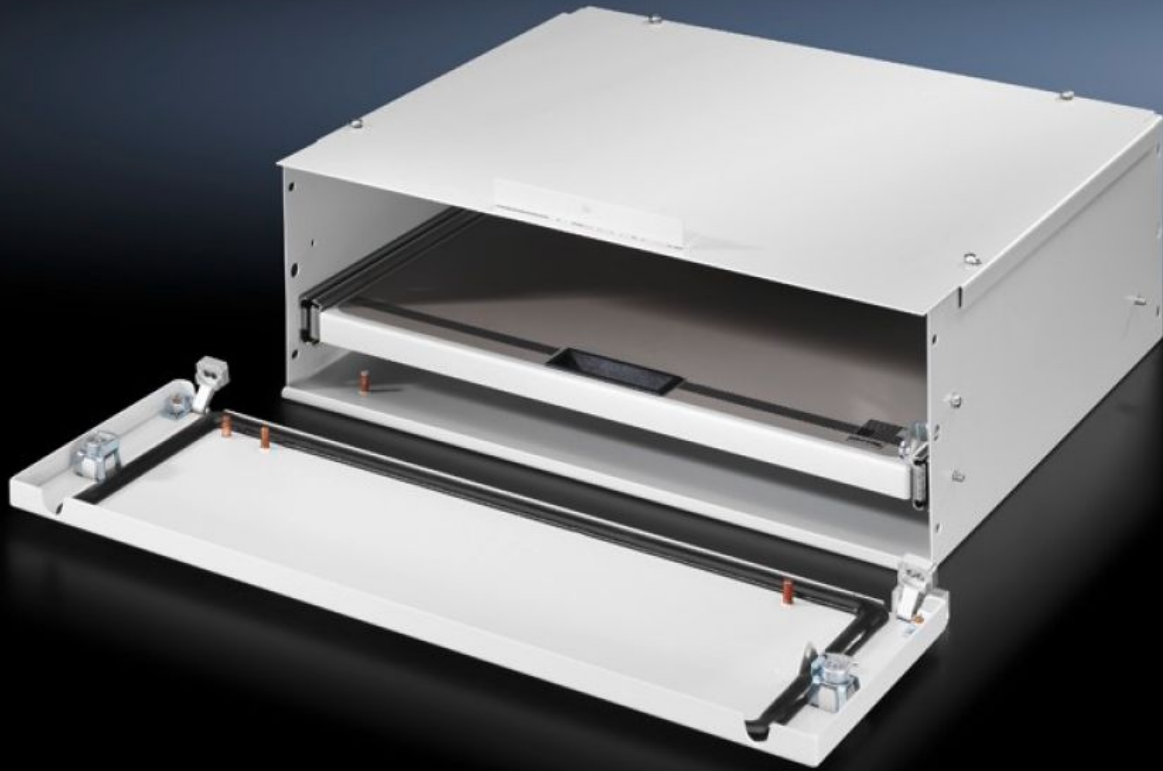

Rittal – The System.

Faster – better – everywhere.

TP 4757.500 Drawer

State: 11/05/2026 (Source: rittal.com/com-en)

ENCLOSURES

POWER DISTRIBUTION

CLIMATE CONTROL

IT INFRASTRUCTURE

SOFTWARE & SERVICES

FRIEDHELM LOH GROUP