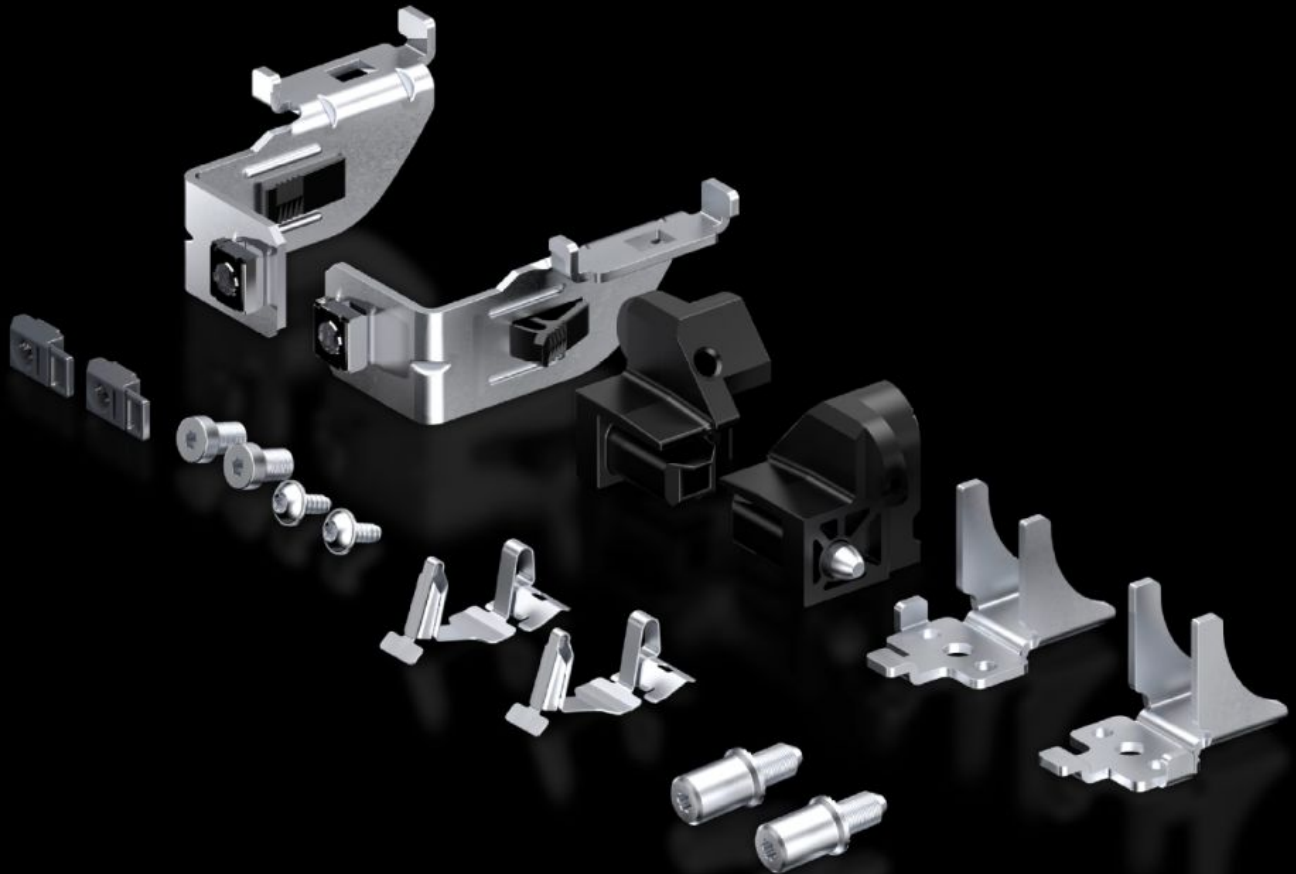

Rittal – The System.

Faster – better – everywhere.

TS 5050.063

Mounting plate attachment

State: 08/05/2025 (Source: rittal.com/com-en)

ENCLOSURES

POWER DISTRIBUTION

CLIMATE CONTROL

IT INFRASTRUCTURE

SOFTWARE & SERVICES

FRIEDHELM LOH GROUP

TS 5050.063 - Mounting plate attachment for TS

Features

Model No.	TS 5050.063
Packs of	1 pc(s).
Net weight	0.57
Gross weight	0.58
Customs tariff number	73182900
EAN	4028177701632
ETIM 9	EC000213
ETIM 8	EC000213
ECLASS 8.0	27409216