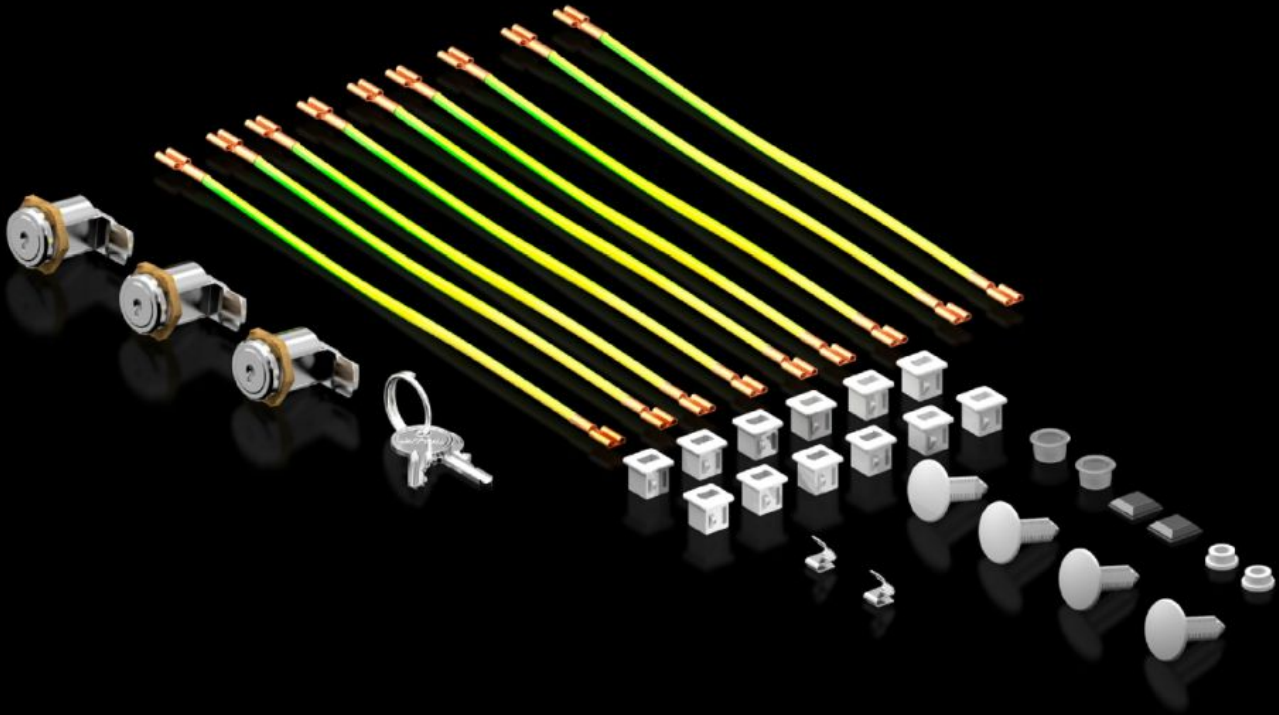

Rittal – The System.

Faster – better – everywhere.

DK 5050.587 Accessory bag

State: 13/05/2026 (Source: rittal.com/com-en)

ENCLOSURES

POWER DISTRIBUTION

CLIMATE CONTROL

IT INFRASTRUCTURE

SOFTWARE & SERVICES

FRIEDHELM LOH GROUP

DK 5050.587 - Accessory bag for FlatBox

Spare parts available: Accessory bag

Features

Model No.	DK 5050.587
To fit Model No.	7507000 7507010 7507020 7507030
Packs of	1 pc(s).
Net weight	0.2 kg
Gross weight	0.233 kg
Customs tariff number	83024900
ETIM 9	EC000261
ECLASS 8.0	27180101