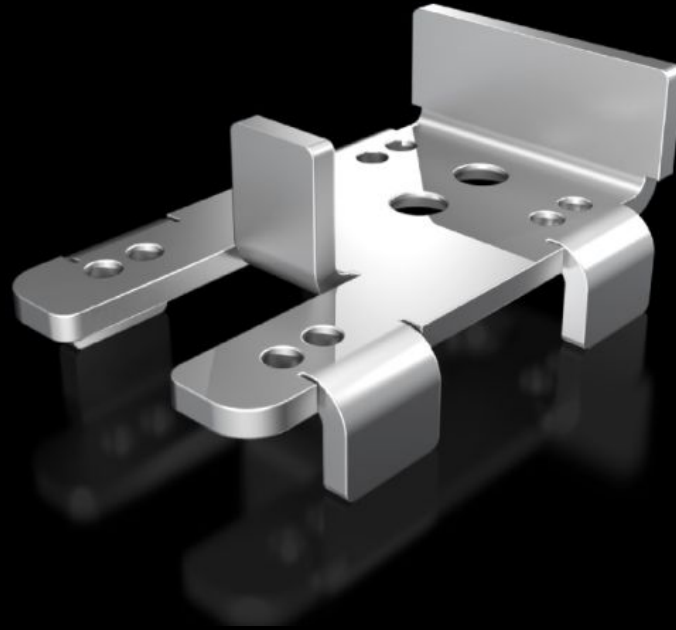

Rittal – The System.

Faster – better – everywhere.

VX 5302.351 Mounting bracket

State: 02/06/2026 (Source: rittal.com/com-en)

ENCLOSURES

POWER DISTRIBUTION

CLIMATE CONTROL

IT INFRASTRUCTURE

SOFTWARE & SERVICES

FRIEDHELM LOH GROUP

VX 5302.351 - Mounting bracket for door operated switches in VX, VX IT, TX CableNet

For attaching a door-operated switch to the enclosure frame.

Features

Model No.	VX 5302.351
Product description	To secure a door-operated switch to the frame of the VX, VX IT and TX CableNet in conjunction with the various door variants in these enclosure systems. Depending on the door variant, this is secured to the horizontal frame section at the top or onto the vertical sections at the sides.
Supply includes	Assembly parts
Packs of	1 pc(s).
Net weight	0.065 kg
Gross weight	0.071 kg
Customs tariff number	83024900
ETIM 9	EC002620
ECLASS 8.0	27189234
Product description	Mounting bracket to secure a door-operated switch to the frame of the VX, VX IT in conjunction with the various door variants in the VX, VX IT enclosure system.