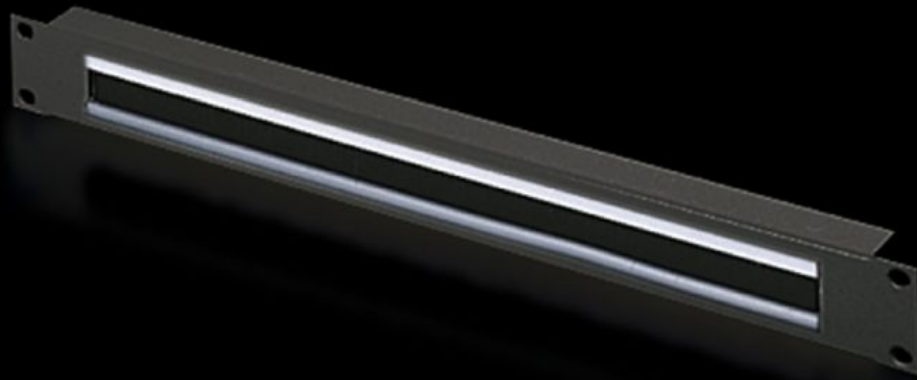

Rittal – The System.

Faster – better – everywhere.

DK 5502.255

Cable management panel with brush strip

State: 02/06/2026 (Source: rittal.com/com-en)

ENCLOSURES

POWER DISTRIBUTION

CLIMATE CONTROL

IT INFRASTRUCTURE

SOFTWARE & SERVICES

FRIEDHELM LOH GROUP

DK 5502.255 - Cable management panel with brush strip 482.6 mm (19")

With cut-out and brush strip for cable routing.

Features

Model No.	DK 5502.255
Product description	For convenient, simple cable routing between two areas separated by a 482.6 mm (19") mounting level, for example, between the front and rear areas of the 482.6 mm (19") mounting level.
Applications	For locking and simultaneous cable routing in installation zones to the 1 U, 482.6 mm (19") mounting standard
Material	Sheet steel Brush strip: Plastic, UL 94-HB
Surface finish	Spray-finished
Mounting cut-out	Width:390 mm Height:20 mm
Dimensions	Width: 482.6 mm
Units	1 U
Packs of	1 pc(s).
Net weight	0.2 kg
Gross weight	0.486 kg
Customs tariff number	73269098
ETIM 9	EC000322

Features

ECLASS 8.0

27400604

Product description

DK Cable entry panel, 1 U, 482.6 mm (19"), WxH: 390x20 mm, With brush strip, RAL 9005