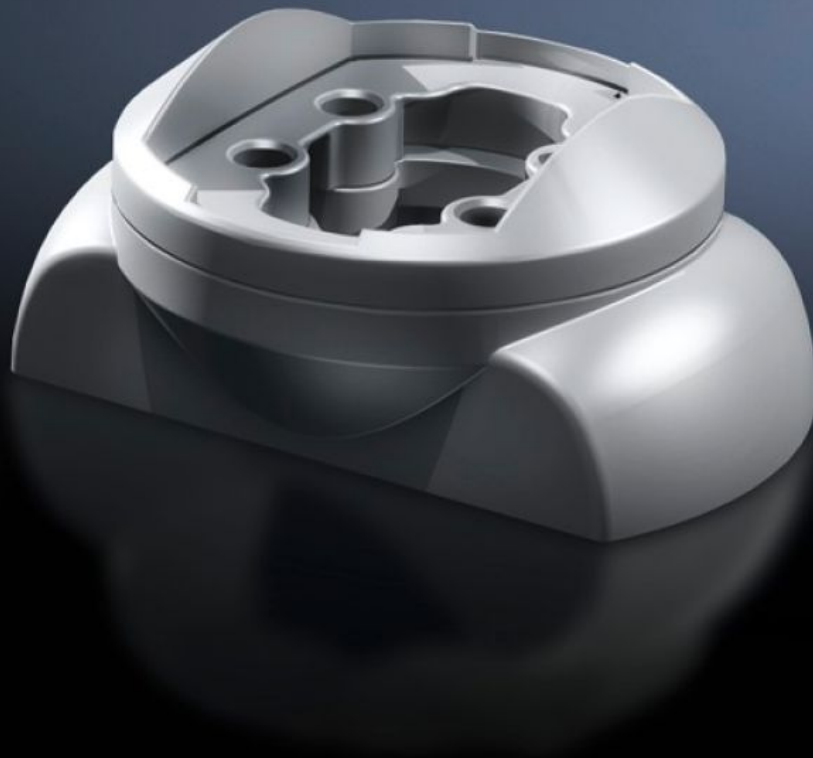

Rittal – The System.

Faster – better – everywhere.

CP 6206.360 Attachment CP 60

State: 12/05/2026 (Source: rittal.com/com-en)

ENCLOSURES

POWER DISTRIBUTION

CLIMATE CONTROL

IT INFRASTRUCTURE

SOFTWARE & SERVICES

FRIEDHELM LOH GROUP

CP 6206.360 - Attachment CP 60 for support arm connection 120 x 65 mm

For rigid fastening of the enclosure to the support arm system 60

Features

Model No.	CP 6206.360
Product description	For rigid fastening of the enclosure to the support arm system 60
Material	Die-cast zinc
Colour	RAL 7035
Supply includes	Seals Self-tapping screws for support section attachment
Rifid y/n	Yes
Packs of	1 pc(s).
Net weight	1 kg
Gross weight	1.12 kg
Customs tariff number	83024900
ETIM 9	EC002625
ECLASS 8.0	27189234
Product description	CP Attachment CP 60, for support arm connection 120 x 65 mm