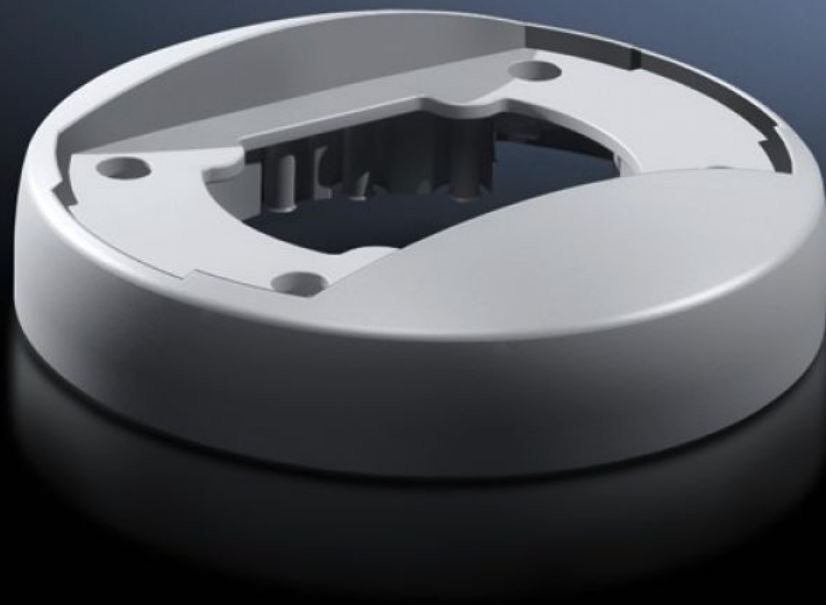

Rittal – The System.

Faster – better – everywhere.

CP 6212.320 Attachment CP 120

State: 12/07/2025 (Source: rittal.com/com-en)

ENCLOSURES

POWER DISTRIBUTION

CLIMATE CONTROL

IT INFRASTRUCTURE

SOFTWARE & SERVICES

FRIEDHELM LOH GROUP