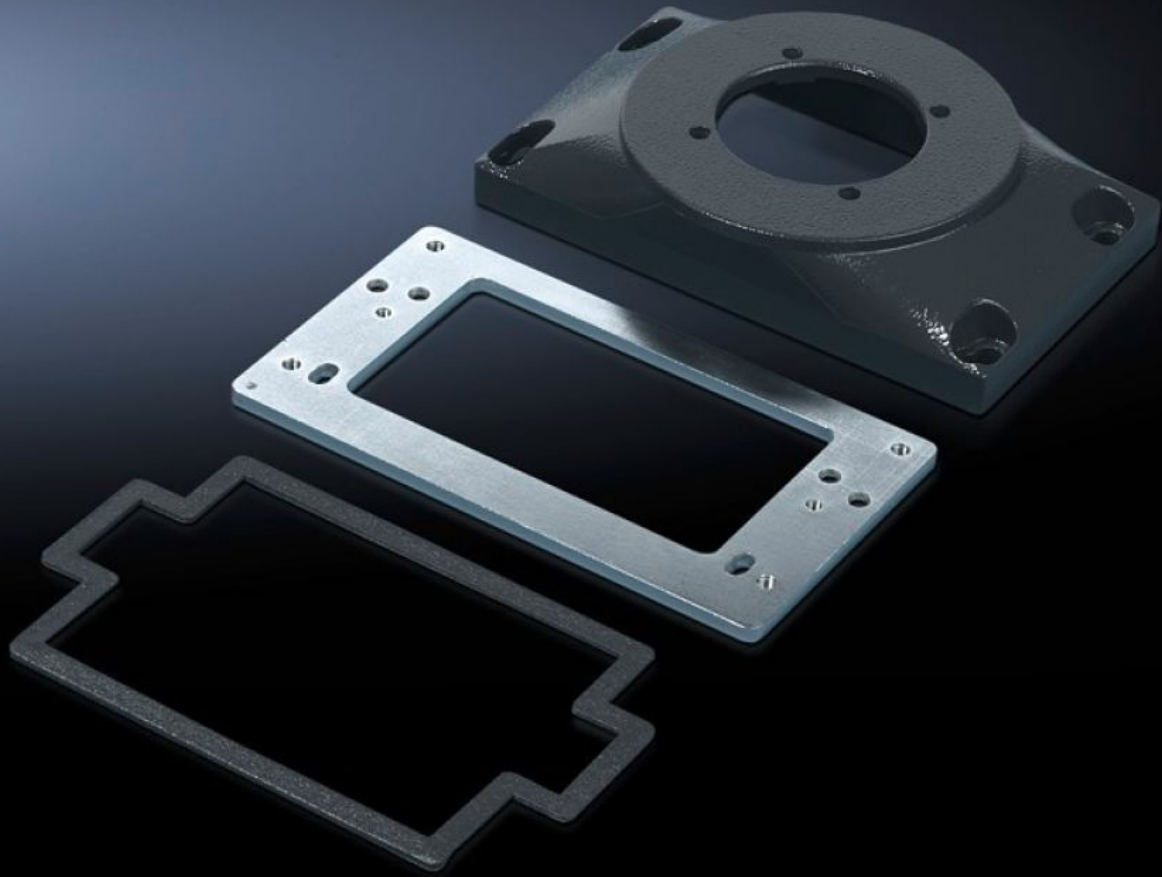

**Rittal – The System.**

Faster – better – everywhere.

**CP 6528.210**

**Connection plates CP-L**

State: 10/06/2026 (Source: [rittal.com/com-en](http://rittal.com/com-en))

ENCLOSURES

POWER DISTRIBUTION

CLIMATE CONTROL

# CP 6528.210 - Connection plates CP-L with reinforcement plate

Connection plate for easy mounting of the command panel on support arm/pedestal.

## Features

Model No.	CP 6528.210
Product description	For easy mounting of the command panel on support arm/pedestal. More space for cable entry.
Material	Connection plate: Cast aluminium Reinforcement plate: Sheet steel, 6 mm
Colour	RAL 7024
Supply includes	Seals Assembly parts
Packs of	1 pc(s).
Net weight	1.18 kg
Gross weight	1.602 kg
Customs tariff number	73269098
ECLASS 8.0	27189263