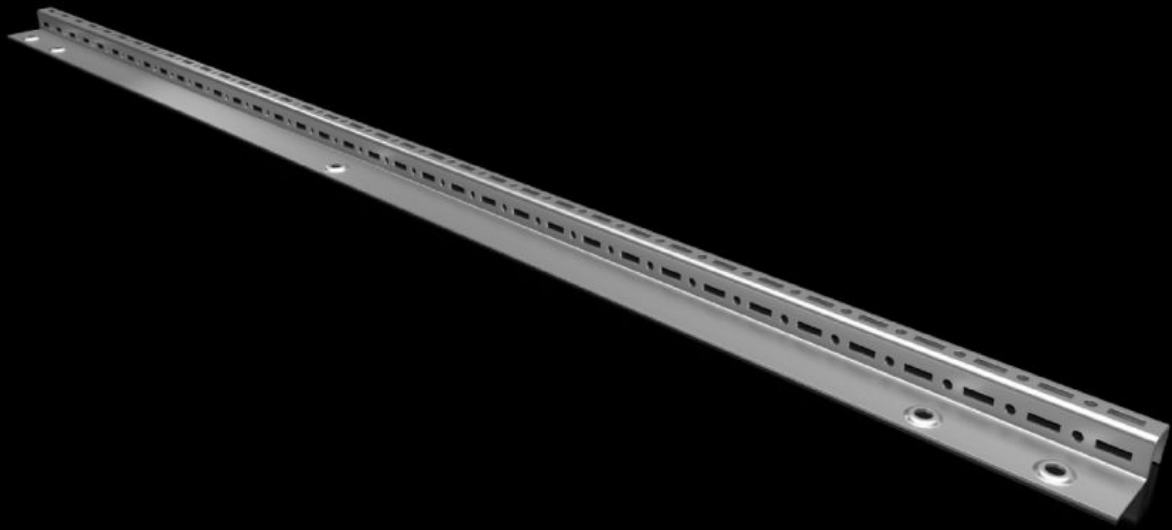

## SZ 6730.720

# SZ 6730.720 - Rail for interior installation

For mounting on the existing threaded bolts. With system punchings on three sides.

## Features

Model No.	SZ 6730.720
Material	Sheet steel
Surface finish	Zinc-plated
Supply includes	Assembly parts
Length	900 mm
Note	Please observe the assembly instructions or PE conductor brochure for the relevant enclosure or case system.
To fit	Enclosure type: CX one-piece console Width: = 1,000 mm
Packs of	4 pc(s).
Net weight	2.76
Gross weight	2.993
Customs tariff number	73269098
EAN	4028177983557
ETIM 9	EC002620
ECLASS 8.0	27189234