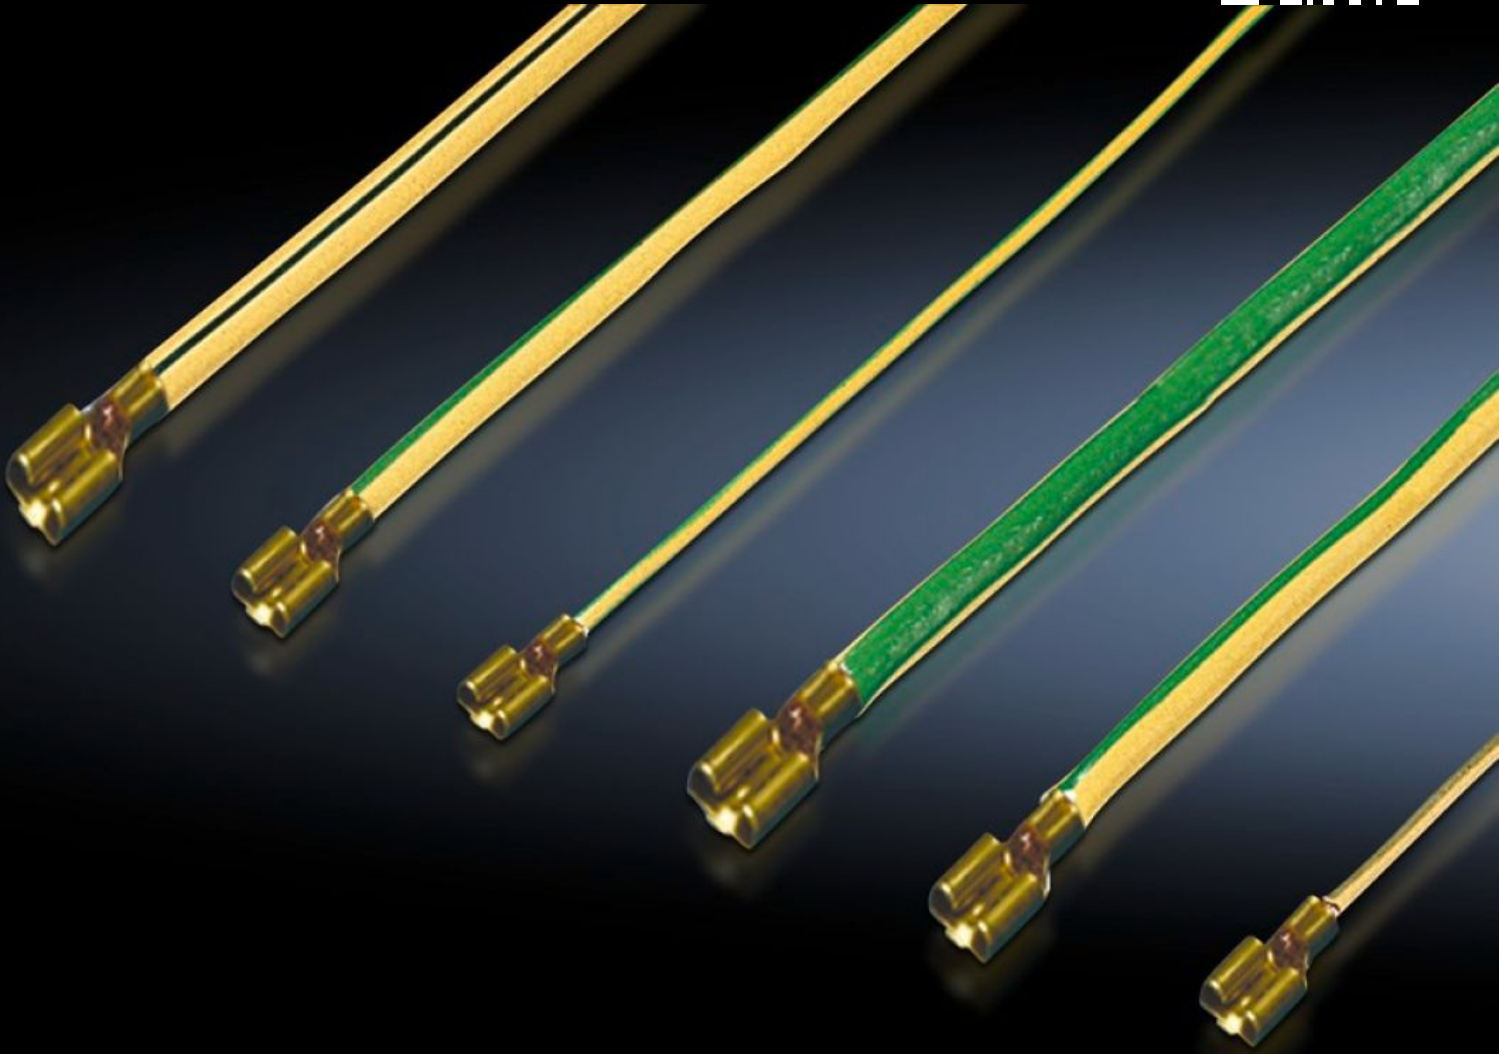

Rittal – The System.

Faster – better – everywhere.

TE 7000.675 Complete earthing kit

State: 05/04/2026 (Source: rittal.com/com-en)

ENCLOSURES

POWER DISTRIBUTION

CLIMATE CONTROL

IT INFRASTRUCTURE

SOFTWARE & SERVICES

FRIEDHELM LOH GROUP