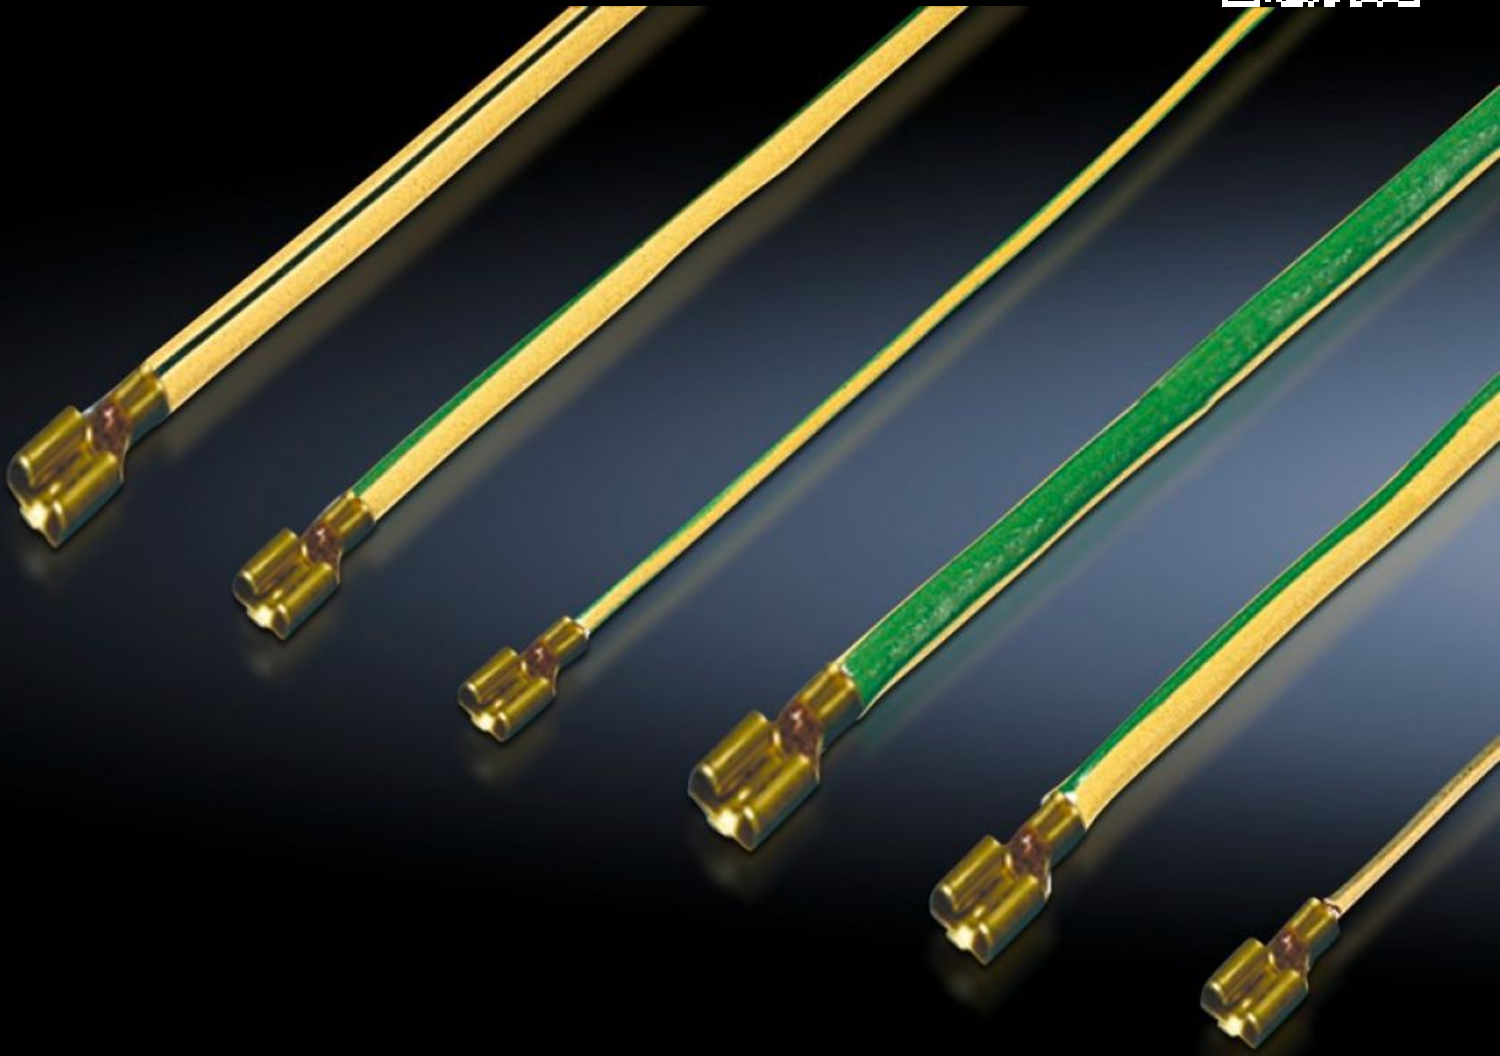

Rittal – The System.

Faster – better – everywhere.

TE 7000.675 Complete earthing kit

State: 22/05/2026 (Source: rittal.com/com-en)

ENCLOSURES

POWER DISTRIBUTION

CLIMATE CONTROL

IT INFRASTRUCTURE

SOFTWARE & SERVICES

FRIEDHELM LOH GROUP

TE 7000.675 - Complete earthing kit for TE

For system-compatible earthing of all housing parts on the housing frame. The earth conductors are pre-assembled ready for connection with connectors and cut to the correct length.

Features

Model No.	TE 7000.675
Product description	For system-compatible earthing of all housing parts on the housing frame. The earth conductors are pre-assembled ready for connection with connectors and cut to the correct length.
Supply includes	4 earth straps, 300 mm 4 earth straps, 350 mm Assembly parts
Note	If a risk assessment of the ultimate application has been carried out by a qualified electrician and no extended risk potential has been identified, no protective earthing measures are required
Packs of	1 pc(s).
Net weight	0.2 kg
Gross weight	0.205 kg
Customs tariff number	73269098
ETIM 9	EC001503
ECLASS 8.0	27149219
Product description	TE Complete earthing kit, For TE, Ø 4 mm ² , I _{max} . 40 A

Tender text

TE earthing kit
4 mm² earth conductor including assembly parts