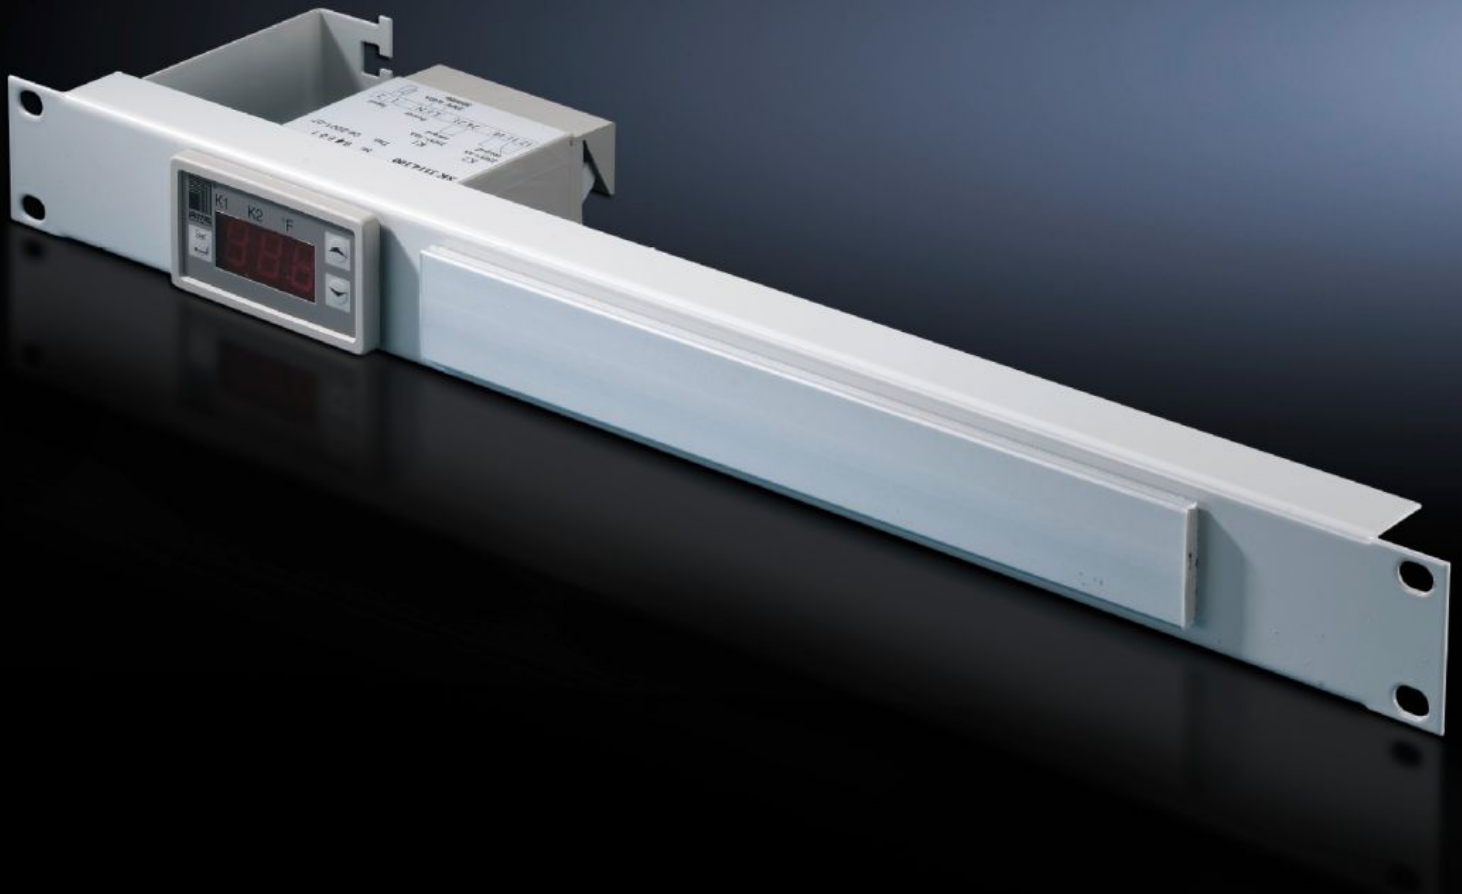

Rittal – The System.

Faster – better – everywhere.

SK 7109.035

**Digital enclosure internal
temperature display and thermostat**

State: 19/06/2026 (Source: rittal.com/com-en)

ENCLOSURES

POWER DISTRIBUTION

CLIMATE CONTROL

IT INFRASTRUCTURE

SOFTWARE & SERVICES

FRIEDHELM LOH GROUP

SK 7109.035 - Digital enclosure internal temperature display and thermostat integrated into a patch panel 1 U

Features

Model No.	SK 7109.035
Product description	Including cable attachment for connection cable and label holder.
Technical specifications	Three-digit, 7-segment display Option of switching between °C/°F Includes 1800 mm long NTC sensor Two relay outputs as change-over contact and normally open contact (max. contact load 230 V, 6 A) Freely selectable switching difference
Colour	RAL 7035
Packs of	1 pc(s).
Setting range	5 °C...55 °C
Rated operating voltage	100 V - 230 V, 1~, 50 Hz/60 Hz 24 V - 60 V (DC)
Net weight	0.72 kg
Gross weight	0.86 kg
Customs tariff number	94039910
ETIM 9	EC004587
ETIM 8	EC004587
ECLASS 8.0	27210707
Product description	DK Patch-Panel, with digital enclosure internal , temperature display and thermostat, 1 HE, 482.6 mm (19"), Installation depth: 100 mm, RAL 7036

Tender text

Rittal patch panel with temperature display
and thermostat, RAL 7035

Small dimensions

Depth: 100 mm

„The three-digit, 7-segment display is 13 mm high and
easy to read

„can be switched between °C/°F

Setting range: +5°C to +55°C

„Display and switching accuracy ± 2 K

„Mounting cutout 68 x 33 mm

„Minimum and maximum recorded temperatures are saved
until the next reset.

Material: Spray finished in RAL 7035