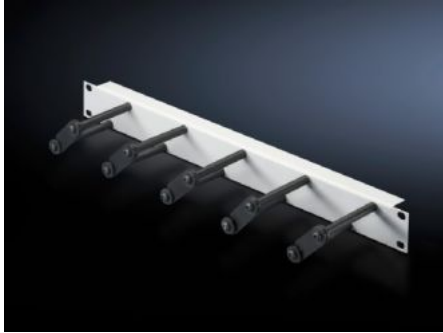

IT INFRASTRUCTURE

SOFTWARE & SERVICES

FRIEDHELM LOH GROUP

DK 7257.050 - Cable management panel with cable routing bars for horizontal cable management

For horizontal management of the patch cables with cable routing bars, allows user-friendly modification and extension of the cabling by opening the individual cable routing bars.

Features

Model No.	DK 7257.050
Product description	For horizontal management of the patch cables with 5 cable routing bars. Opening the individual cable routing bars allows user-friendly modification and extension of the cabling.
Material	Panel: Sheet steel, spray finished Cable routing bars: Plastic
Colour	Panel: RAL 7035 Cable routing bars: RAL 9005
Depth of bars	100 mm
Number bars per U	5
Dimensions	Width: 482.6 mm
Units	1 U
Packs of	1 pc(s).
Net weight	0.6 kg
Gross weight	0.629 kg
Customs tariff number	73182900
ETIM 9	EC002624

Features

ECLASS 8.0

27189265

Product description

DK Cable management panel, 1 U, with cable routing bars, RAL 7035

Tender text

Cable management panel with cable routing bars
482.6 mm (19")

For horizontal management of the patch cables
with cable routing bars. Opening the individual
cable routing bars allows user-friendly modification
and extension of the cabling.

Material:

Panel: Sheet steel, spray-finished, RAL 7035

Cable routing bars: Plastic, black

Dimensions: 1 U, bar depth approx. 80 mm

Number of bars: 5

Packs of 1.

Make/model: Rittal type: Cable management panel,
RAL 7035 with cable routing bars
DK 7257050 or equivalent