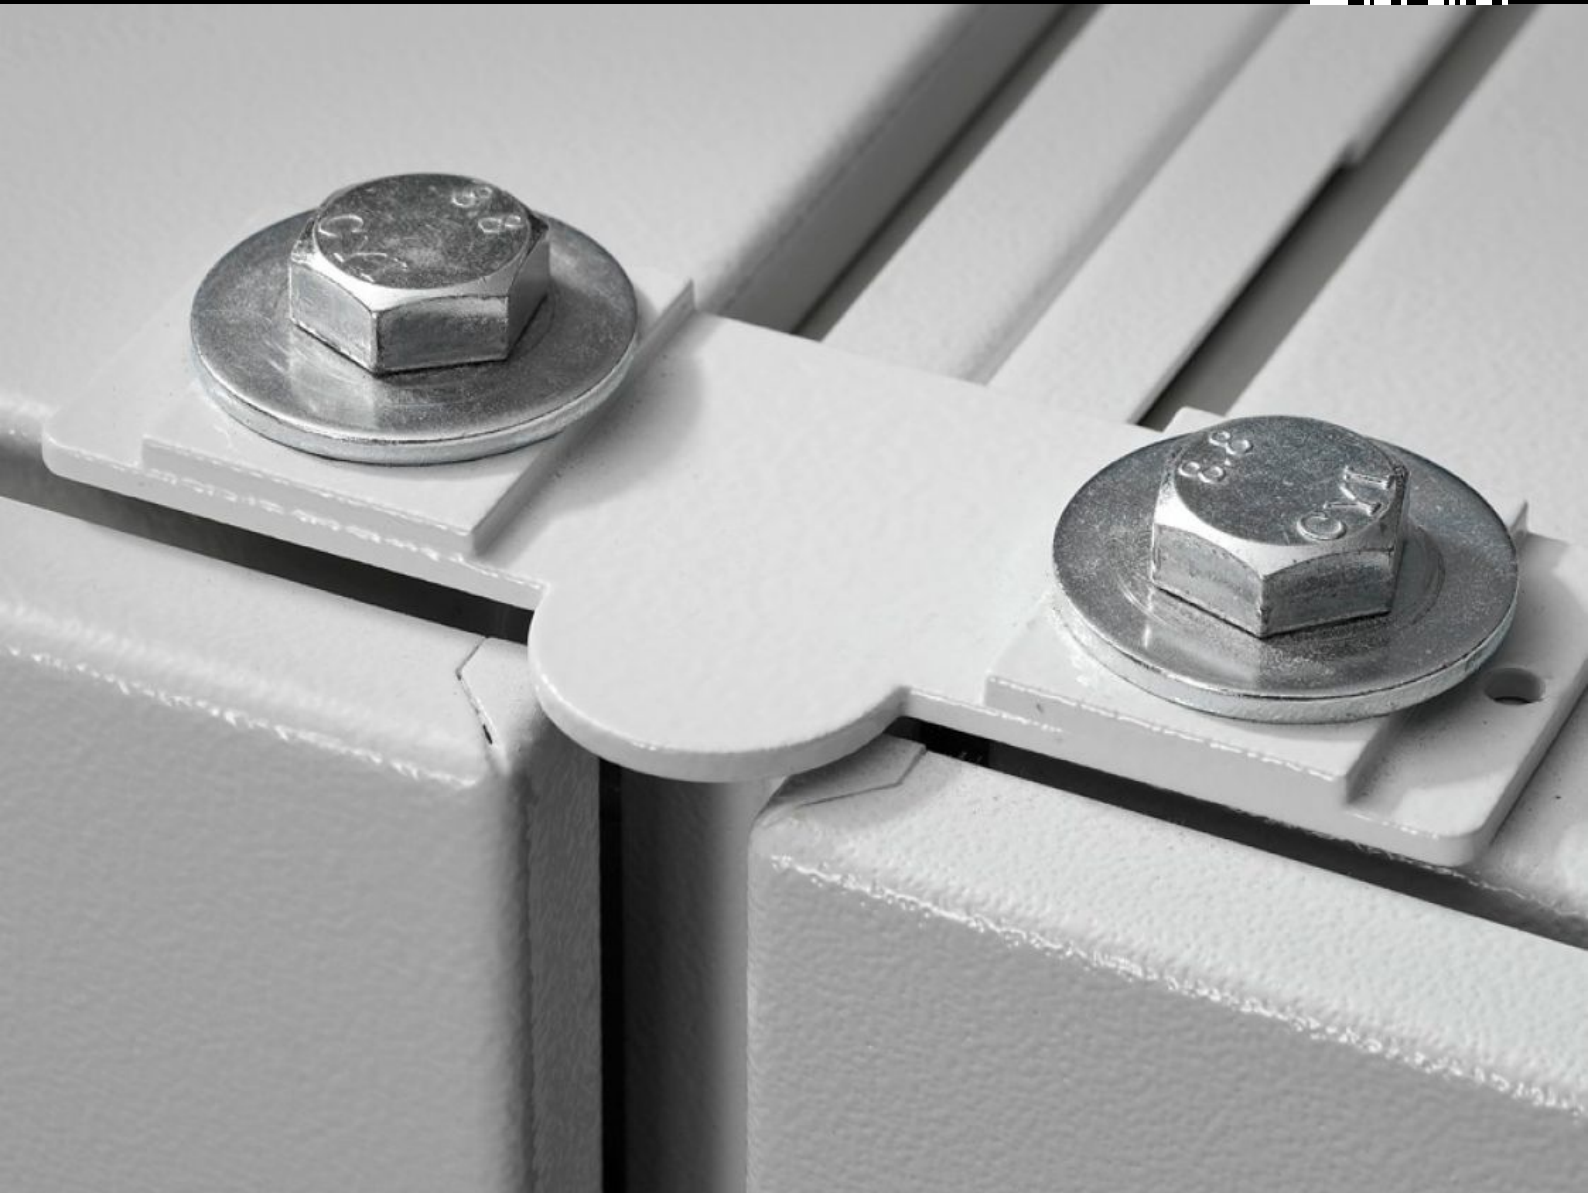

Rittal – The System.

Faster – better – everywhere.

TS 7824.540

Baying connector, external, 9 mm

State: 22/06/2026 (Source: rittal.com/com-en)

ENCLOSURES

POWER DISTRIBUTION

CLIMATE CONTROL

IT INFRASTRUCTURE

SOFTWARE & SERVICES

FRIEDHELM LOH GROUP

TS 7824.540 - Baying connector, external, 9 mm for VX, VX IT, TS IT/TS IT with side panels

For retrospective baying of enclosures with screw-fastened or lockable side panels.

Features

Model No.	TS 7824.540
Product description	For retrospective baying of enclosures with screw-fastened or lockable side panels.
Material	Sheet steel
Colour	RAL 7035
Supply includes	Assembly parts
Packs of	4 pc(s).
Net weight	0.92 kg
PCF per pack (cradle-to-gate)	14.2 kg CO2 eq (Cat B)
Note on PCF category	Category B: PCF value (cradle-to-gate) based on the product weight, approximately calculated and self-declared
Customs tariff number	73269098
ETIM 9	EC002622
ECLASS 8.0	27189263
Product description	DK Baying clamp, For retrospective baying of enclosures, with screw-fastened or lockable side panels., External mounting, For TS, TS IT

Tender text

Baying connector, external, 9 mm

For retro-baying of enclosures with side panels.

For VX, VX IT, TS IT/TS IT with side panels.

Material: Sheet steel, spray finished in RAL 7035