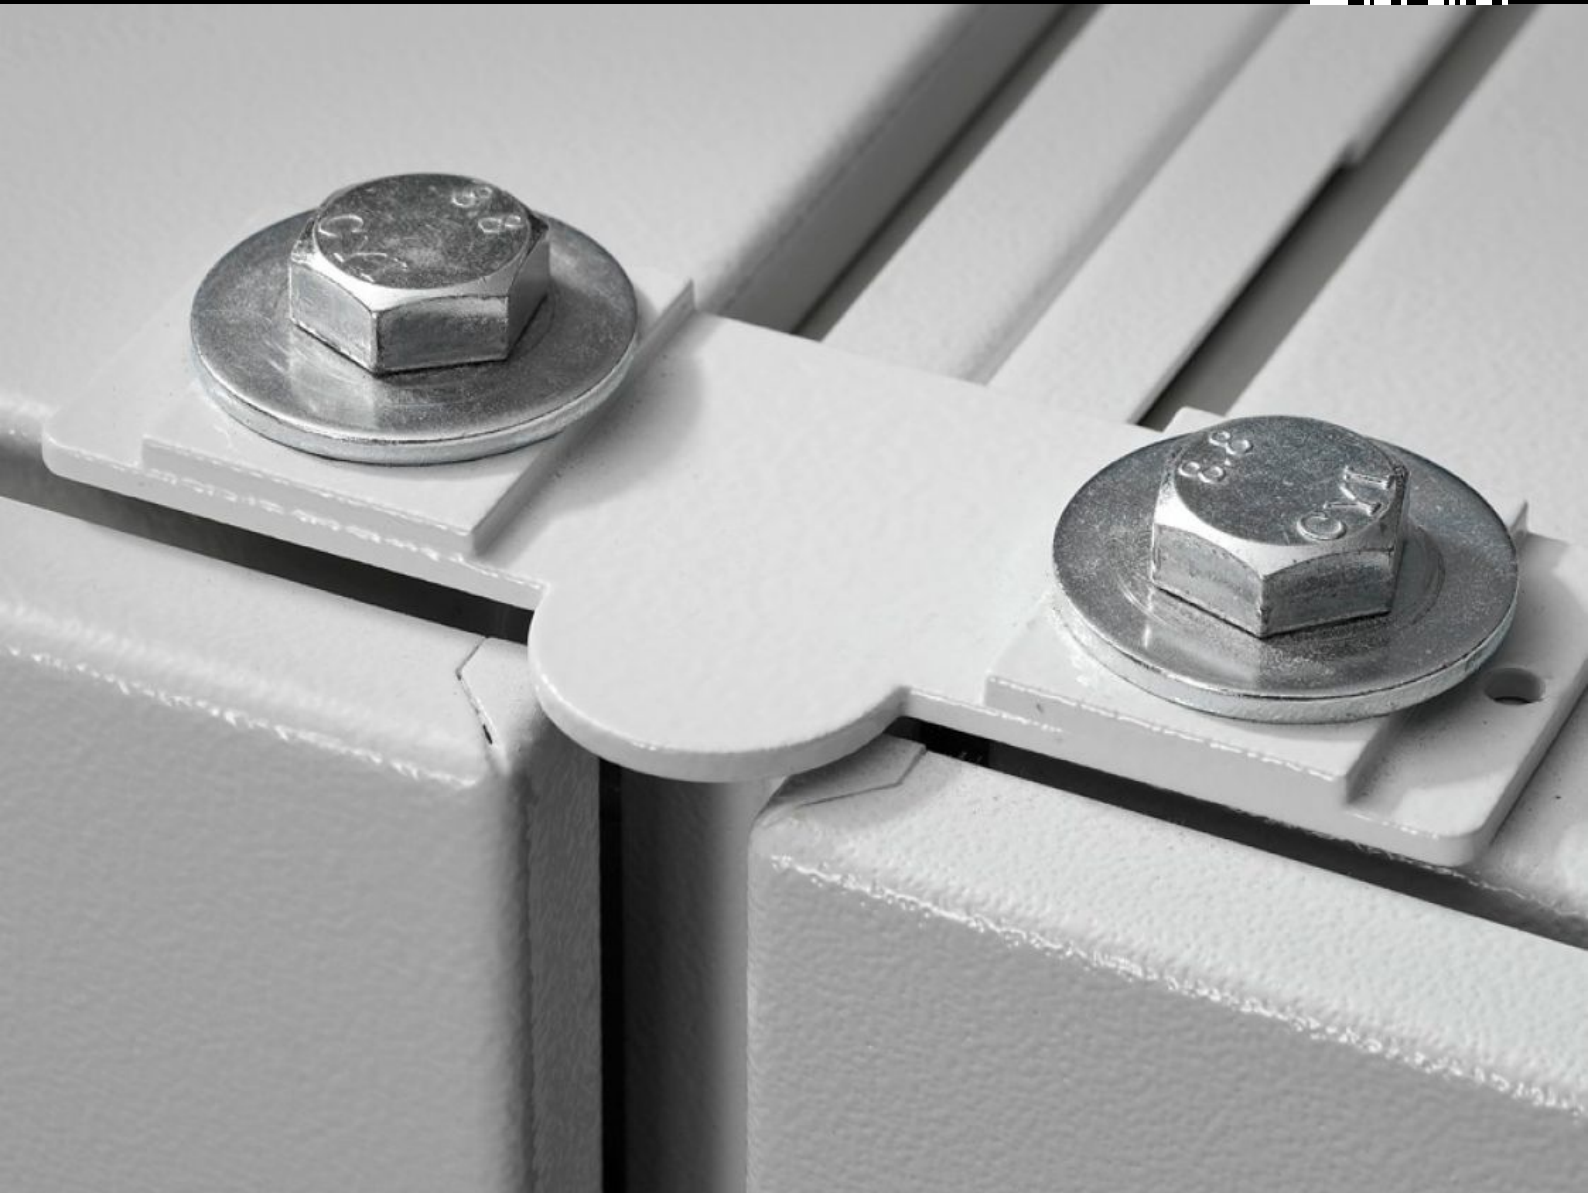

Rittal – The System.

Faster – better – everywhere.

TS 7824.540

Baying connector, external, 9 mm

State: 05/05/2026 (Source: rittal.com/com-en)

ENCLOSURES

POWER DISTRIBUTION

CLIMATE CONTROL

IT INFRASTRUCTURE

SOFTWARE & SERVICES

FRIEDHELM LOH GROUP

TS 7824.540 - Baying connector, external, 9 mm for VX, VX IT, TS IT/TS IT with side panels

For retrospective baying of enclosures with screw-fastened or lockable side panels.

Features

Model No.	TS 7824.540
Product description	For retrospective baying of enclosures with screw-fastened or lockable side panels.
Material	Sheet steel
Colour	RAL 7035
Supply includes	Assembly parts
Packs of	4 pc(s).
Net weight	0.92 kg
PCF per pack (cradle-to-gate)	14.2 kg CO2 eq (Cat B)
Note on PCF category	Category B: PCF value (cradle-to-gate) based on the product weight, approximately calculated and self-declared
Customs tariff number	73269098
ETIM 9	EC002622
ECLASS 8.0	27189263
Product description	DK Baying clamp, For retrospective baying of enclosures, with screw-fastened or lockable side panels., External mounting, For TS, TS IT

Tender text

Baying connector, external, 9 mm

For retro-baying of enclosures with side panels.

For VX, VX IT, TS IT/TS IT with side panels.

Material: Sheet steel, spray finished in RAL 7035