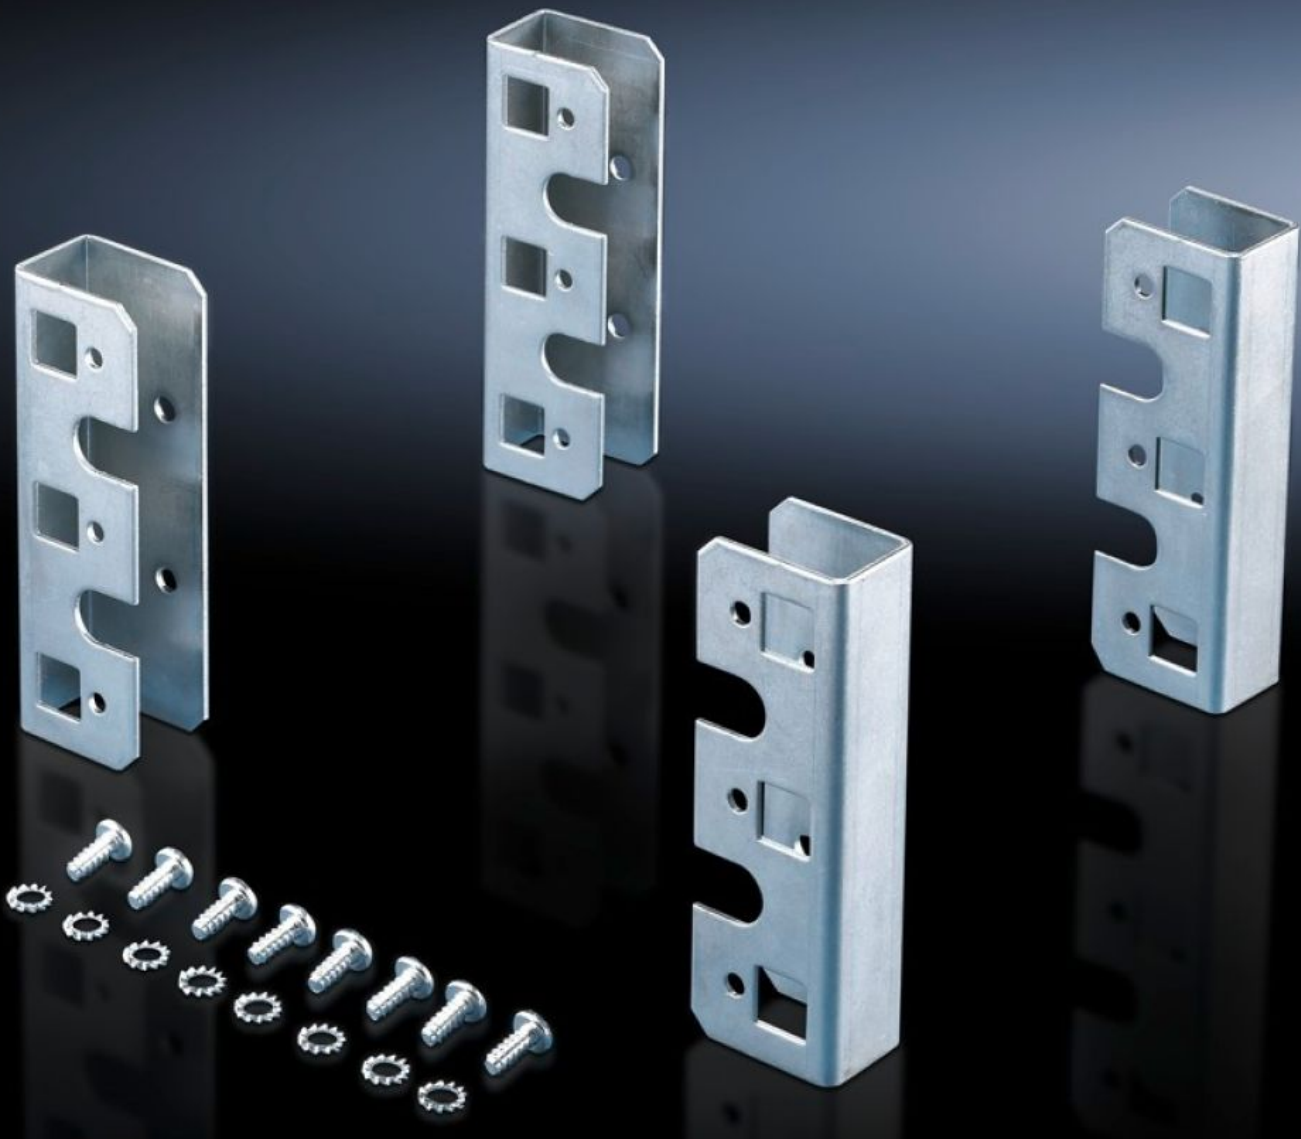

Rittal – The System.

Faster – better – everywhere.

DK 7827.300

Adaptor for L-shaped mounting angles

State: 06/04/2026 (Source: rittal.com/com-en)

ENCLOSURES

POWER DISTRIBUTION

CLIMATE CONTROL

IT INFRASTRUCTURE

SOFTWARE & SERVICES

FRIEDHELM LOH GROUP

DK 7827.300 - Adaptor for L-shaped mounting angles for TS

For TS network enclosures, for mounting component shelves and slide rails on L-shaped mounting angles.

Features

Model No.	DK 7827.300
Product description	For mounting component shelves and slide rails on L-shaped mounting angles.
Material	Sheet steel
Supply includes	Assembly parts
Packs of	4 pc(s).
Net weight	0.652 kg
Gross weight	0.755 kg
Customs tariff number	83024900
ETIM 9	EC002625
ECLASS 8.0	27189234
Product description	DK Adaptor for L-shaped mounting angles, L-shaped mounting angle, For TS

Tender text

DK-TS L-shaped mounting angle adaptor

Material: Sheet steel, zinc-plated, passivated