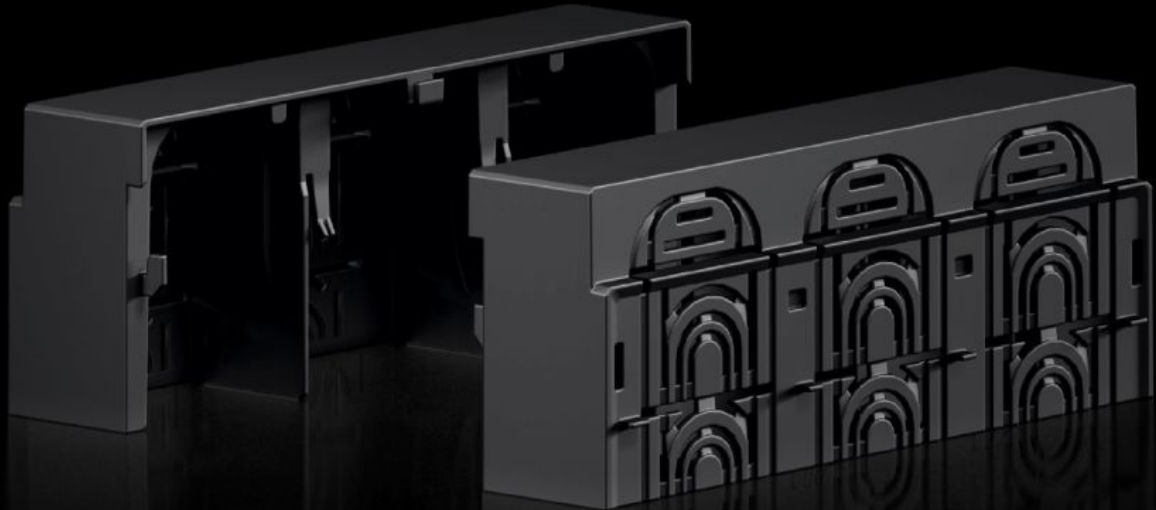

Rittal – The System.

Faster – better – everywhere.

RX 9365.532

RiLineX connection space cover

State: 25/05/2026 (Source: rittal.com/com-en)

ENCLOSURES

POWER DISTRIBUTION

CLIMATE CONTROL

IT INFRASTRUCTURE

SOFTWARE & SERVICES

FRIEDHELM LOH GROUP

RX 9365.532 - RiLineX connection space cover for NH fuse-switch disconnectors

RiLineX connection space cover for RiLineX NH fuse-switch disconnectors, size 2, for use when assembling mounting plates and busbars.

Features

Model No.	RX 9365.532
Material	Polyamide (PA 6) Fire protection corresponding to UL 94
Colour	RAL 9005
To fit Model No.	9362.210 9362.215 9362.250 9363.210 9363.215
Dimensions	Width: 208.5 mm Height: 60 mm Depth: 89.6 mm
Packs of	2 pc(s).
Net weight	0.436 kg
Gross weight	0.439 kg
PCF per pack (cradle-to-gate)	2.96
Customs tariff number	85472000
ETIM 9	EC000775
Product description	RiLineX connection space cover for RiLineX NH fuse-switch disconnectors, size 2, for use when assembling mounting plates and busbars.