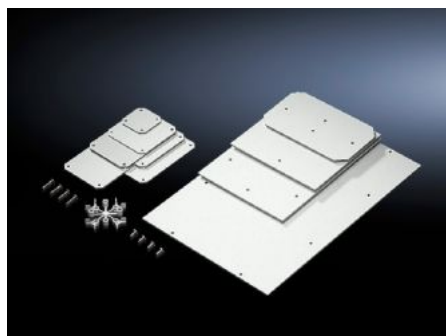

# PK 9549.000 - Mounting plate for PK

For individual interior installation.

## Features

Model No.	PK 9549.000
Product description	For individual interior installation.
Material	2.5 mm melamine phenol-coated laminated paper
Colour	RAL 7035
Supply includes	Mounting plate Self-tapping assembly screws
Dimensions mounting plate (W x H)	220 mm x 150 mm
To fit	Enclosure type: PK Width: = 254 mm Height: = 180 mm
Packs of	8 pc(s).
Net weight	1 kg
Gross weight	1.204 kg
Customs tariff number	39269097
ETIM 9	EC000213
ECLASS 8.0	27409216
Product description	PK Mounting plate, WH: 220x150 mm