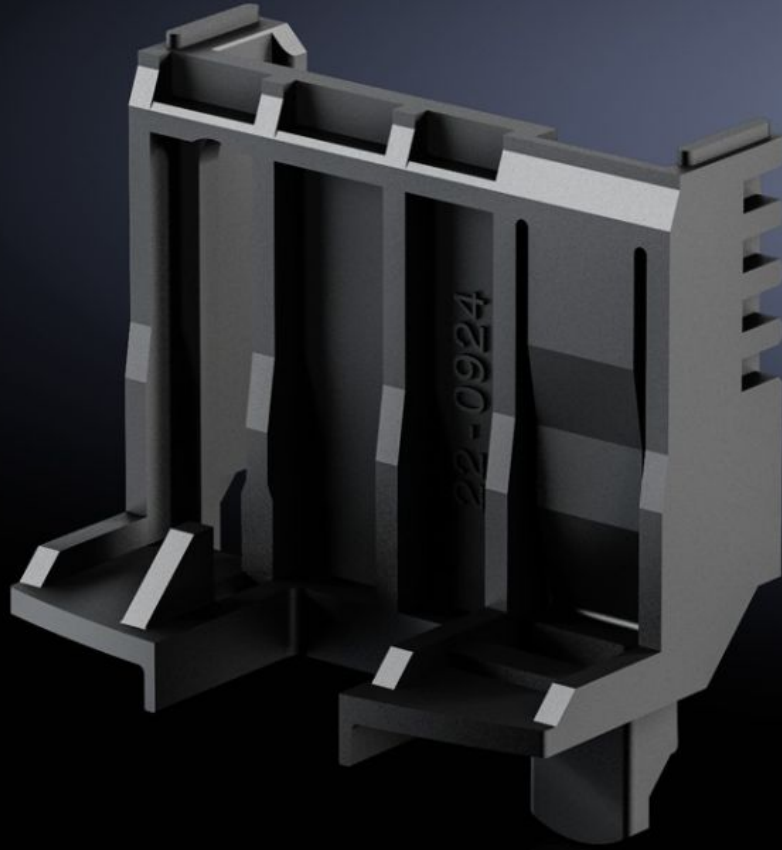

Rittal – The System.

Faster – better – everywhere.

SV 9635.620 Positioner

State: 03/04/2026 (Source: rittal.com/com-en)

ENCLOSURES

POWER DISTRIBUTION

CLIMATE CONTROL

IT INFRASTRUCTURE

SOFTWARE & SERVICES

FRIEDHELM LOH GROUP