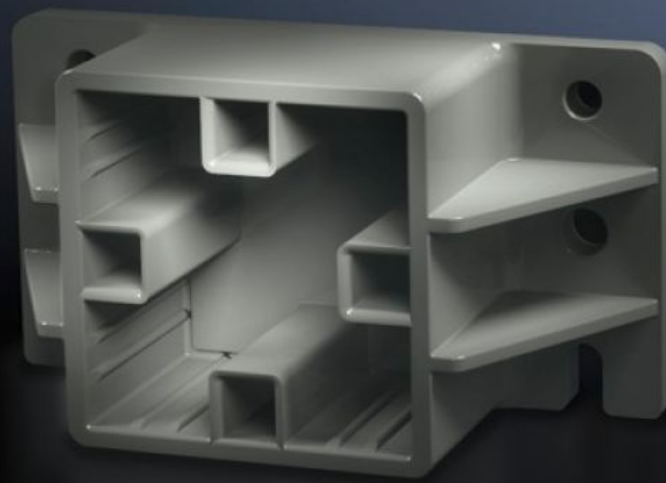

Rittal – The System.

Faster – better – everywhere.

SV 9659.010 End supports

State: 23/06/2026 (Source: rittal.com/com-en)

ENCLOSURES

POWER DISTRIBUTION

CLIMATE CONTROL

IT INFRASTRUCTURE

SOFTWARE & SERVICES

FRIEDHELM LOH GROUP