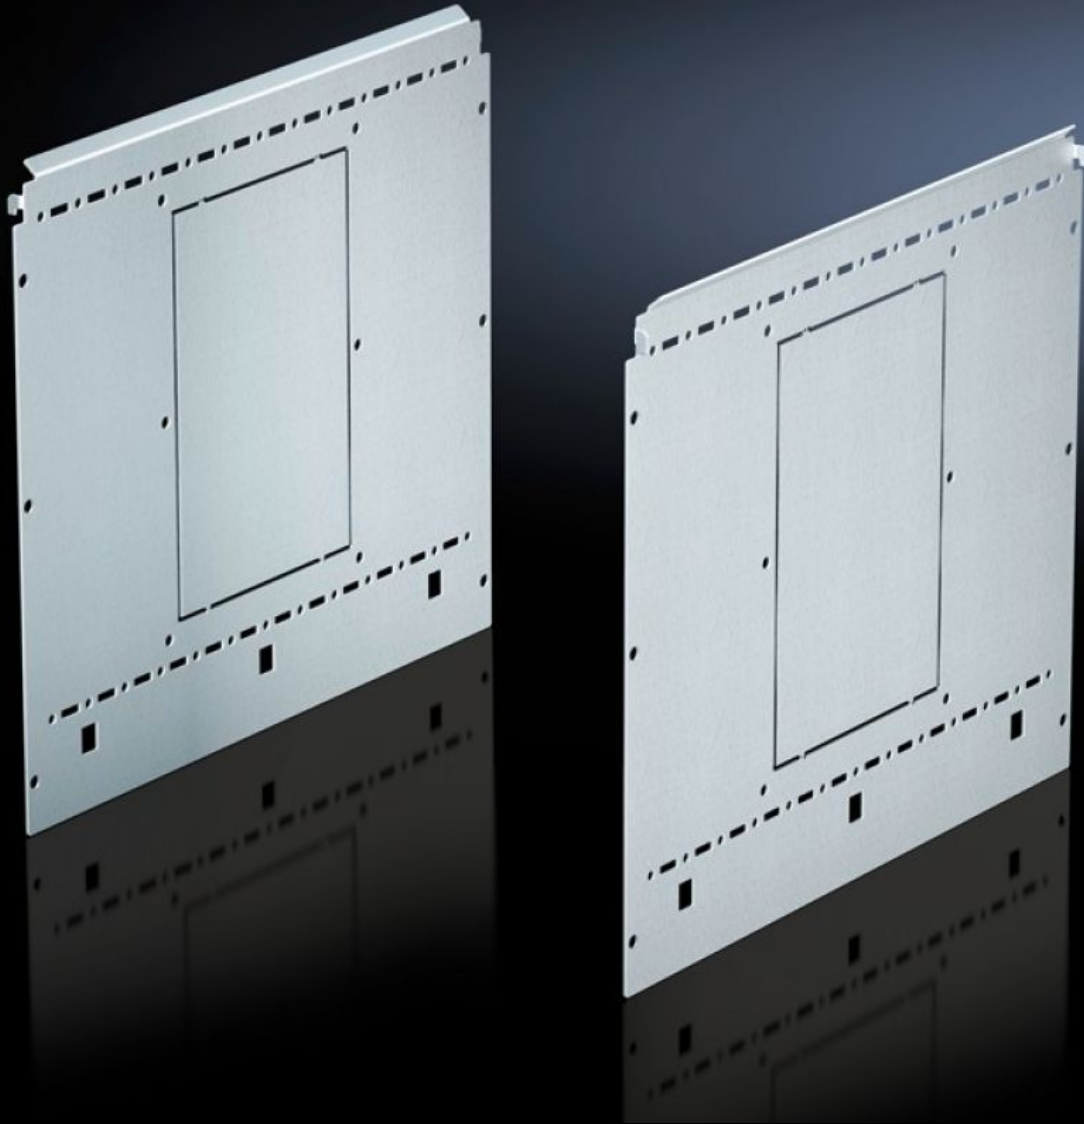

Rittal – The System.

Faster – better – everywhere.

SV 9673.044

Compartment side panel module

State: 06/05/2026 (Source: rittal.com/com-en)

ENCLOSURES

POWER DISTRIBUTION

CLIMATE CONTROL

IT INFRASTRUCTURE

SOFTWARE & SERVICES

FRIEDHELM LOH GROUP

SV 9673.044 - Compartment side panel module for internal compartmentalisation

Side divider panel for compartments, for locating into the TS pitch pattern.

Features

Model No.	SV 9673.044
Product description	Side divider panel for compartments, for locating into the TS pitch pattern. Prepared for the location of mounting brackets for horizontal compartment dividers or mounting plates. Two TS system punchings allow the use of additional TS accessories. The side panel modules for reduced compartment depth and an auxiliary construction using TS punched rails 17 x 17 mm can be used to provide a separate enclosure space in the side panel area, e.g. for the provision of a busbar system.
Material	Sheet steel, 1.5 mm
Surface finish	Zinc-plated
Supply includes	Assembly parts
For compartment depth	400 mm
Dimensions	Height: 400 mm
Packs of	2 pc(s).
Net weight	3.1 kg
Customs tariff number	73269098
ETIM 9	EC002525
ECLASS 8.0	27400613

Features

Product description

SV Compartment side panel module, H: 400 mm, for D: 400 mm