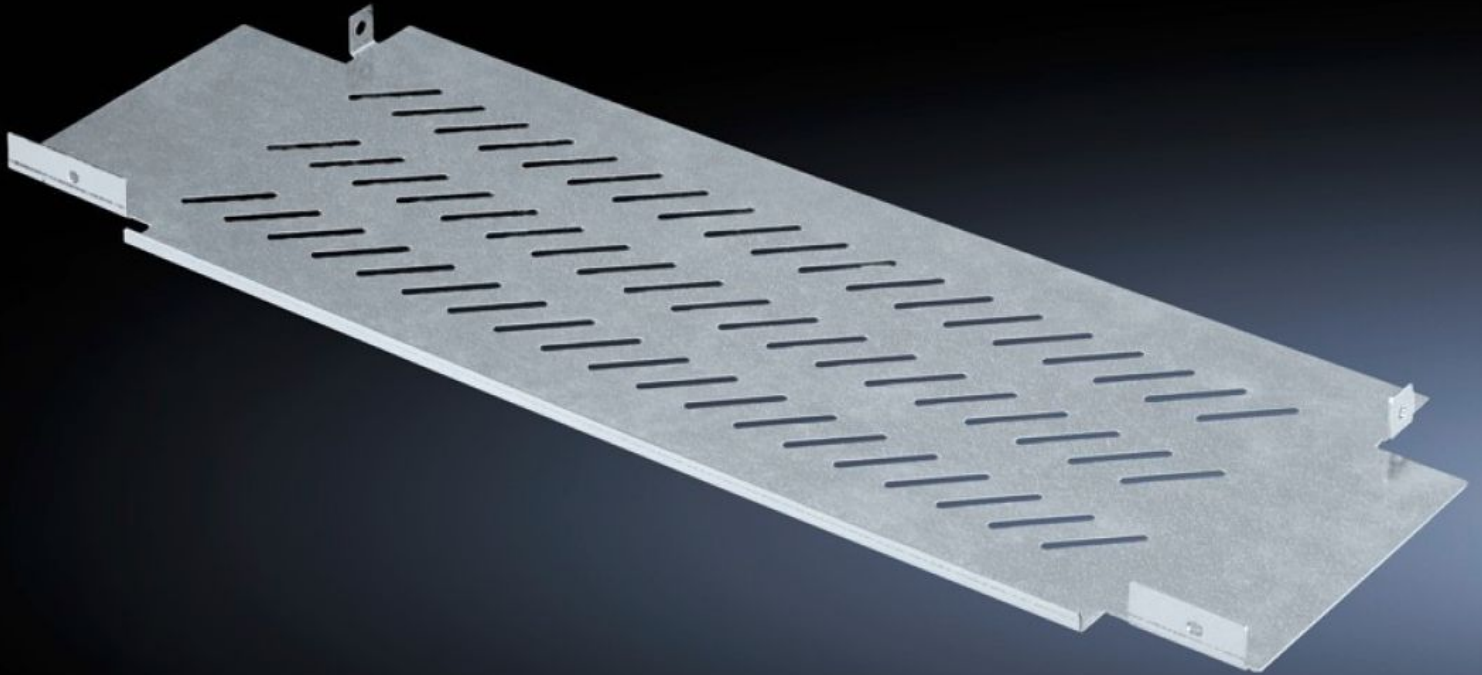

Rittal – The System.

Faster – better – everywhere.

SV 9674.348 Dividing plate

State: 08/04/2026 (Source: rittal.com/com-en)

ENCLOSURES

POWER DISTRIBUTION

CLIMATE CONTROL

IT INFRASTRUCTURE

SOFTWARE & SERVICES

FRIEDHELM LOH GROUP

SV 9674.348 - Dividing plate for fuse-switch disconnecter section

Divides the busbar chamber and NH isolator chamber (compartment).

Features

Model No.	SV 9674.348
Product description	Dividing plate to divide the busbar chamber and NH isolator chamber (compartment).
Material	Sheet steel, 1.5 mm, zinc-plated
Supply includes	Assembly parts
Mounting position	Top Bottom
To fit manufacturer (model)	ABB SlimLine
Packs of	1 pc(s).
Net weight	1.899 kg
Gross weight	1.9 kg
Customs tariff number	73269098
ETIM 9	EC001900
ECLASS 8.0	27400613
Product description	SV Dividing plate, for fuse-switch disconnecter section, (ABB SlimLine)