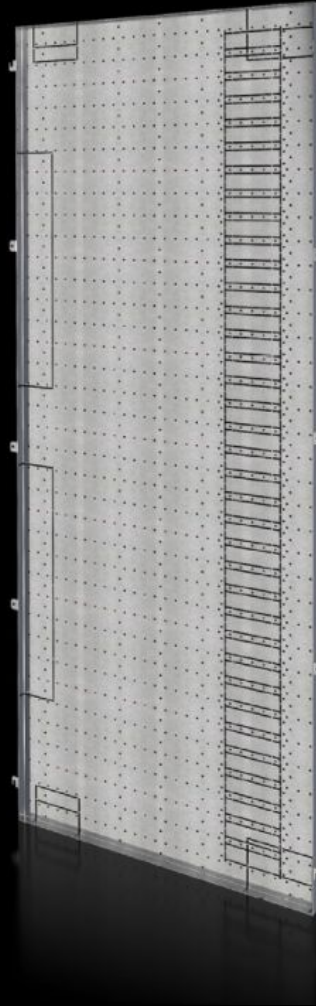

Rittal – The System.

Faster – better – everywhere.

SV 9683.008

Compartment side panel

State: 07/07/2026 (Source: rittal.com/com-en)

ENCLOSURES

POWER DISTRIBUTION

CLIMATE CONTROL

IT INFRASTRUCTURE

SOFTWARE & SERVICES

FRIEDHELM LOH GROUP

SV 9683.008 - Compartment side panel for VX

Side divider panel for attaching partial mounting plates and compartment dividers.

Features

Model No.	SV 9683.008
Design	For busbar system assembly in the rear section
Product description	Side divider panel for attaching partial mounting plates and compartment dividers.
Material	Sheet steel, 1.5 mm
Surface finish	Zinc-plated
Supply includes	Assembly parts
Dimensions	Height: 1,881 mm Depth: 738 mm
To fit	Height: = 2,000 mm Depth: = 800 mm
Packs of	2 pc(s).
Net weight	34 kg
Customs tariff number	94039910
ETIM 9	EC002525
ECLASS 8.0	27400613
Product description	SV Compartment side panel, HD: 1881x738 mm, for VX (HD: 2000x800 mm)