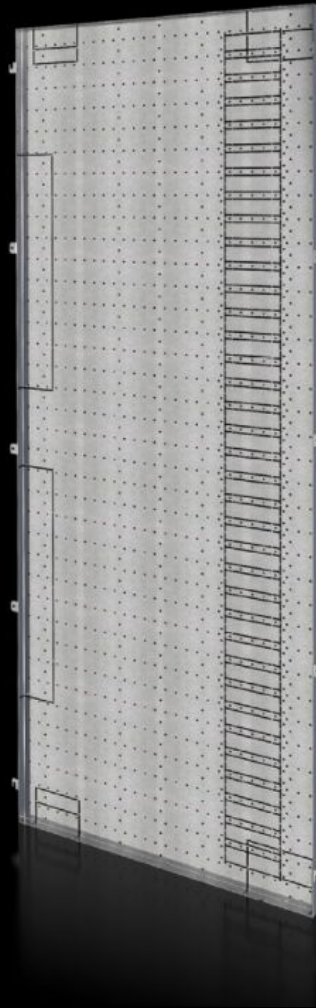

## SV 9683.008

# SV 9683.008 - Compartment side panel for VX

Side divider panel for attaching partial mounting plates and compartment dividers.

## Features

Model No.	SV 9683.008
Design	For busbar system assembly in the rear section
Product description	Side divider panel for attaching partial mounting plates and compartment dividers.
Material	Sheet steel, 1.5 mm
Surface finish	Zinc-plated
Supply includes	Assembly parts
Dimensions	Height: 1,881 mm Depth: 738 mm
To fit	Height: = 2,000 mm Depth: = 800 mm
Packs of	2 pc(s).
Net weight	34
Customs tariff number	73269098
EAN	4028177936515
ETIM 9	EC002525
ECLASS 8.0	27400613