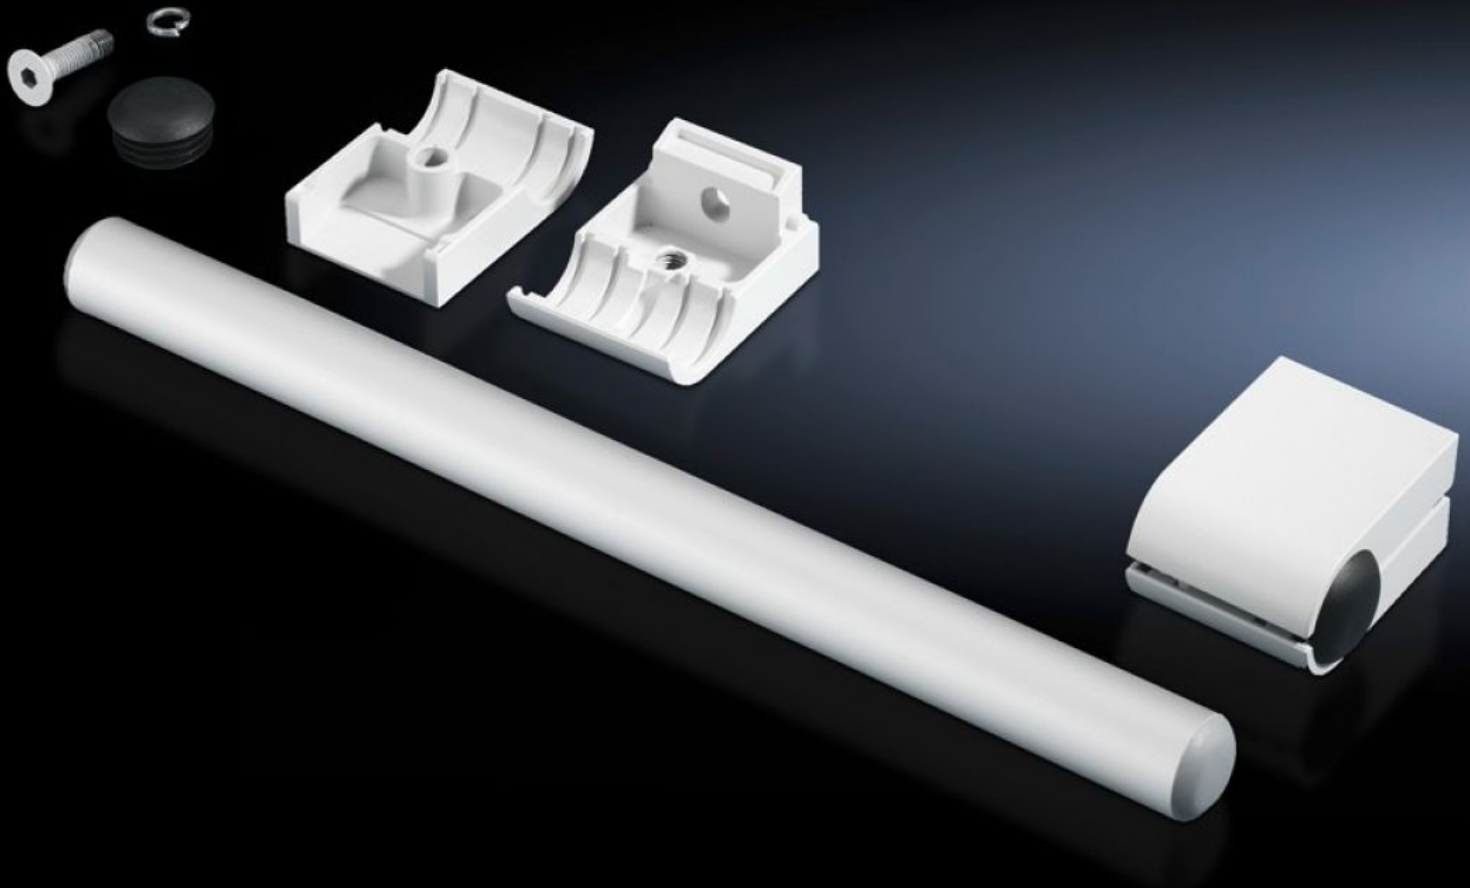

Rittal – The System.

Faster – better – everywhere.

SZ 2389.000

Handle set

State: 09/04/2026 (Source: rittal.com/gr-en)

ENCLOSURES

POWER DISTRIBUTION

CLIMATE CONTROL

IT INFRASTRUCTURE

SOFTWARE & SERVICES

FRIEDHELM LOH GROUP