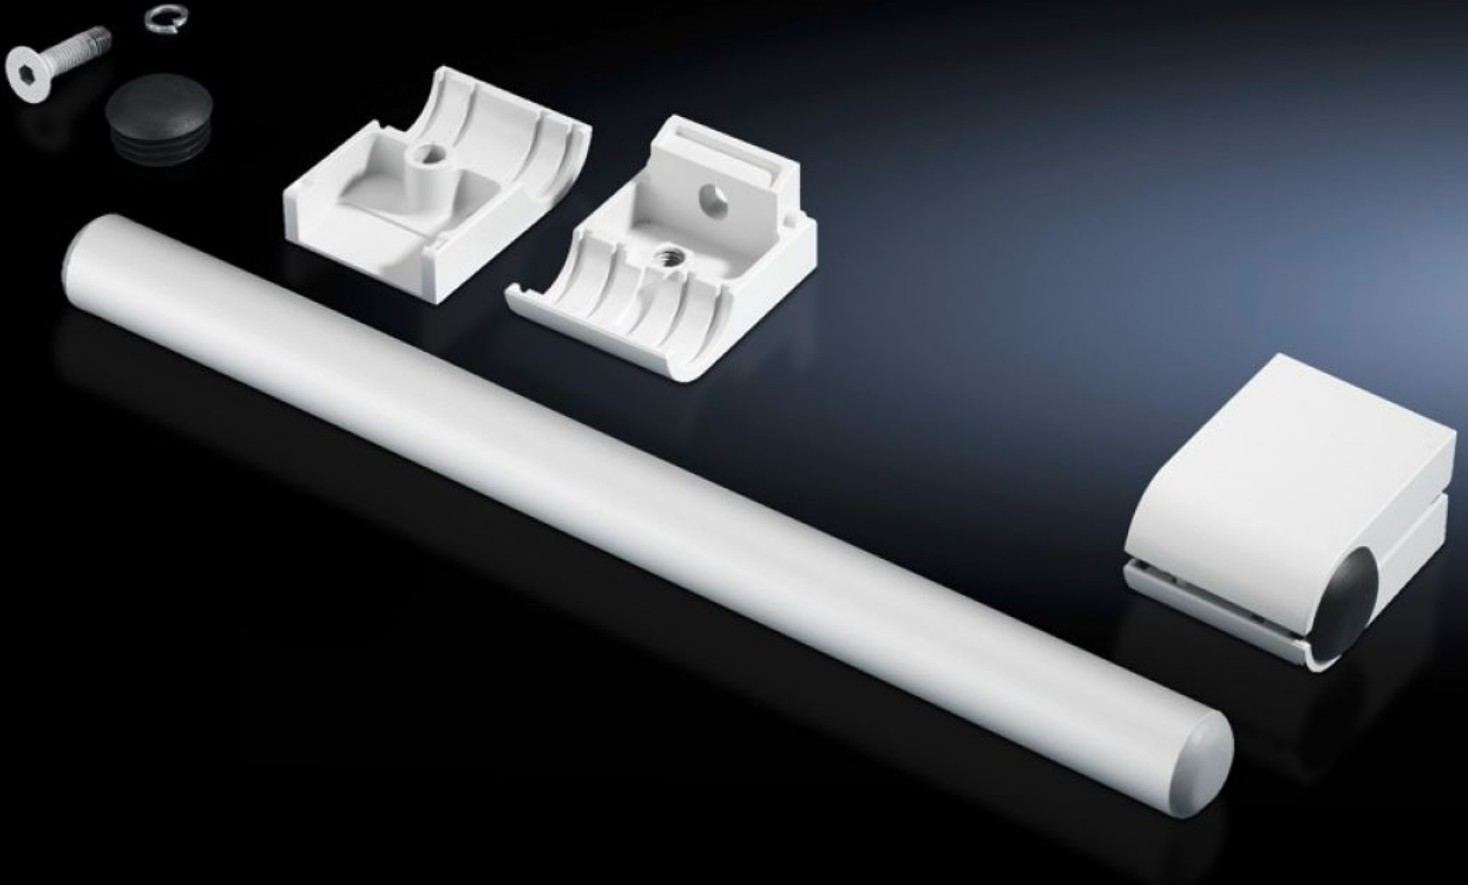

Rittal – The System.

Faster – better – everywhere.

SZ 2389.000

Handle set

State: 06/06/2026 (Source: rittal.com/gr-en)

ENCLOSURES

POWER DISTRIBUTION

CLIMATE CONTROL

IT INFRASTRUCTURE

SOFTWARE & SERVICES

FRIEDHELM LOH GROUP