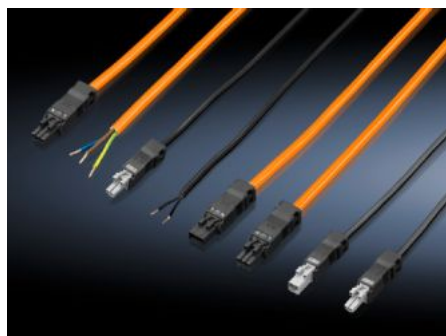

# SZ 2500.435 - Connection cable

For simple, time-saving connection of the LED system light.

## Features

Model No.	SZ 2500.435
Design	Through-wiring, 3-pole (with socket and connector)
Product description	For time-saving and simple installation of the LED system light.
Colour	Orange
Length	200 mm
Dimensions	Length: 200 mm
Rated operating voltage	100 V - 240 V, 1~, 50 Hz/60 Hz
Packs of	1 pc(s).
Net weight	0.065 kg
Gross weight	0.074 kg
Customs tariff number	85444290
ETIM 9	EC001576
ETIM 8	EC001576
ECLASS 8.0	27060402
Product description	SZ Connection cable for throughwiring, 3-pole, L: 200 mm, 100-240 V