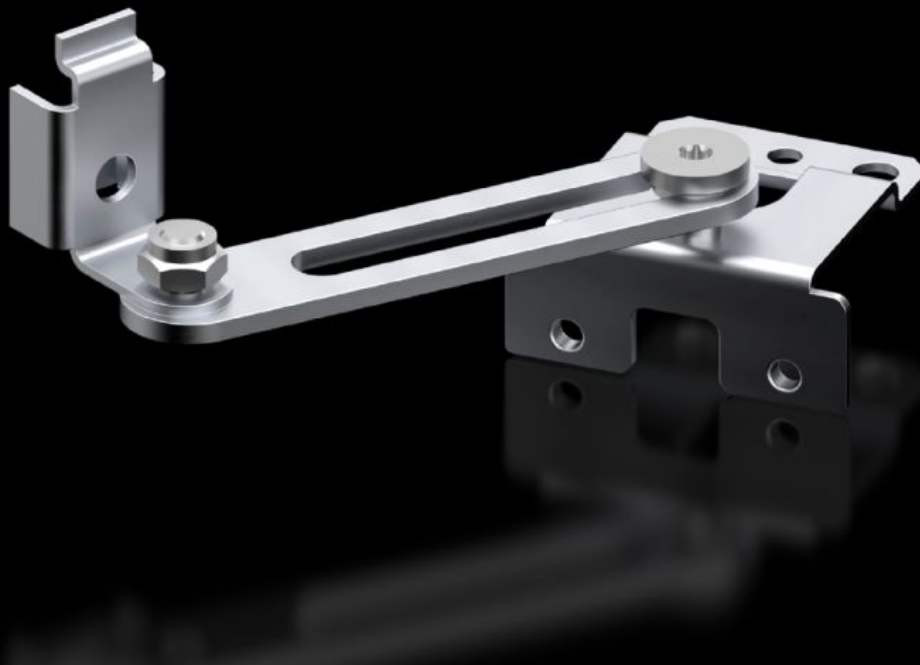

Rittal – The System.

Faster – better – everywhere.

AX 2519.010

Door stay

State: 08/05/2026 (Source: rittal.com/gr-en)

ENCLOSURES

POWER DISTRIBUTION

CLIMATE CONTROL

IT INFRASTRUCTURE

SOFTWARE & SERVICES

FRIEDHELM LOH GROUP