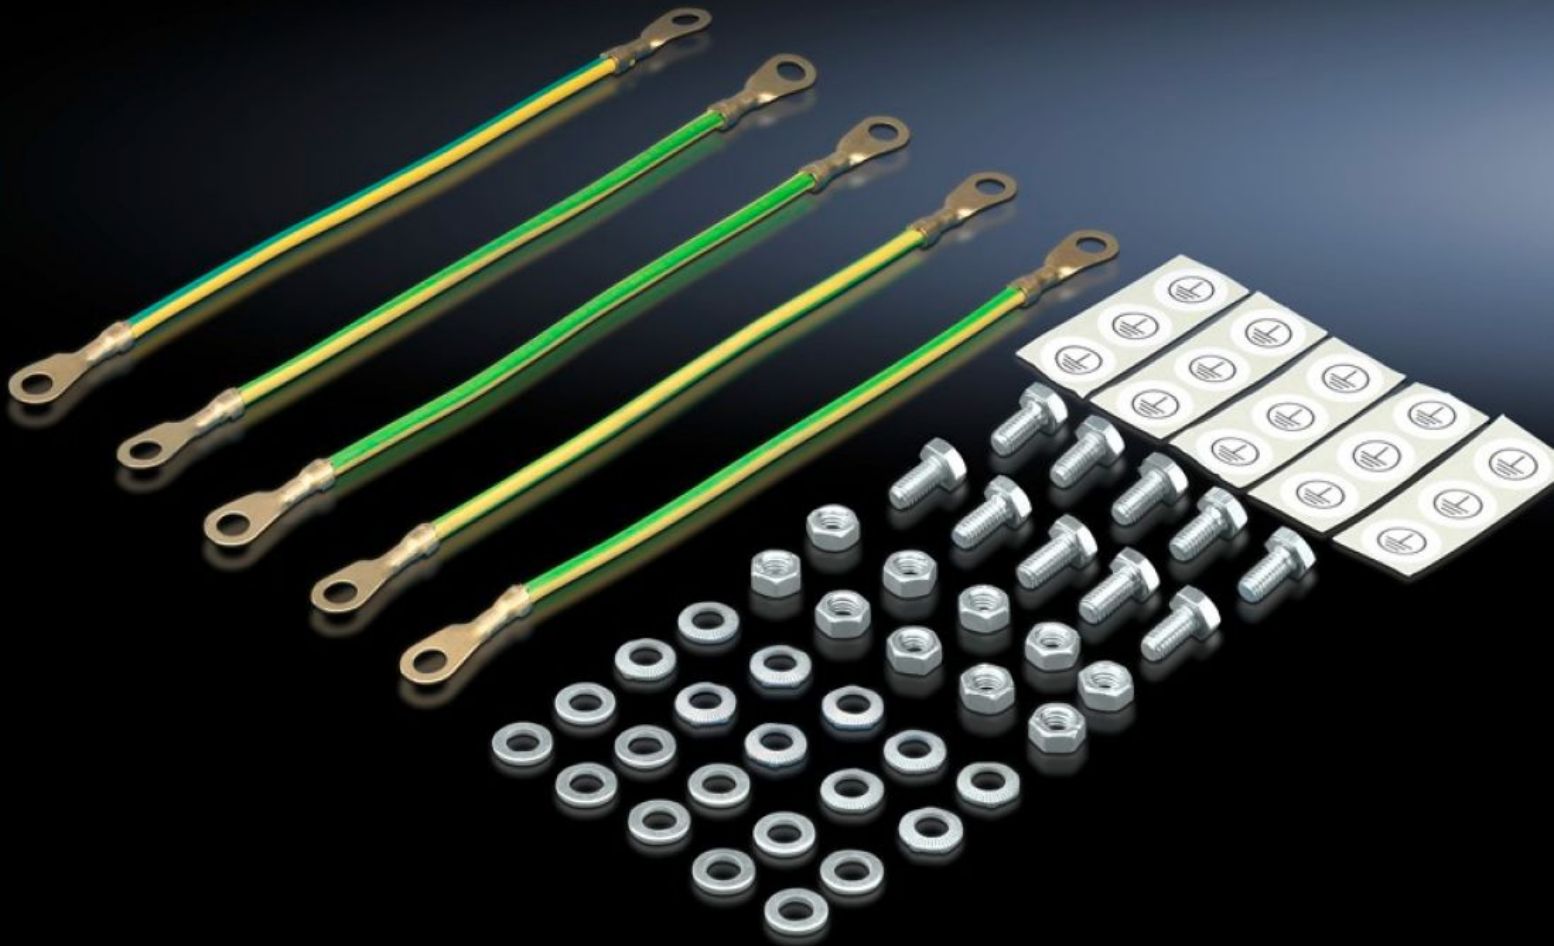

Rittal – The System.

Faster – better – everywhere.

KL 2570.100

Earthing kit

State: 04/04/2026 (Source: rittal.com/gr-en)

ENCLOSURES

POWER DISTRIBUTION

CLIMATE CONTROL

IT INFRASTRUCTURE

SOFTWARE & SERVICES

FRIEDHELM LOH GROUP

KL 2570.100 - Earthing kit for KL

Consisting of all the screws, nuts, contact washers and earthing strip needed to earth the cover, length 250 mm, cross-section 4 mm².

Features

Model No.	KL 2570.100
Product description	Consisting of all the screws, nuts, contact washers and earthing strip needed to earth the cover.
Cross-section	4 mm ²
Dimensions	Length: 250 mm
Packs of	5 pc(s).
Net weight	0.12 kg
Gross weight	0.158 kg
Customs tariff number	73182900
ETIM 9	EC001503
ETIM 8	EC001503
ECLASS 8.0	27149219
Product description	KL Earthing kit, for KL junction box