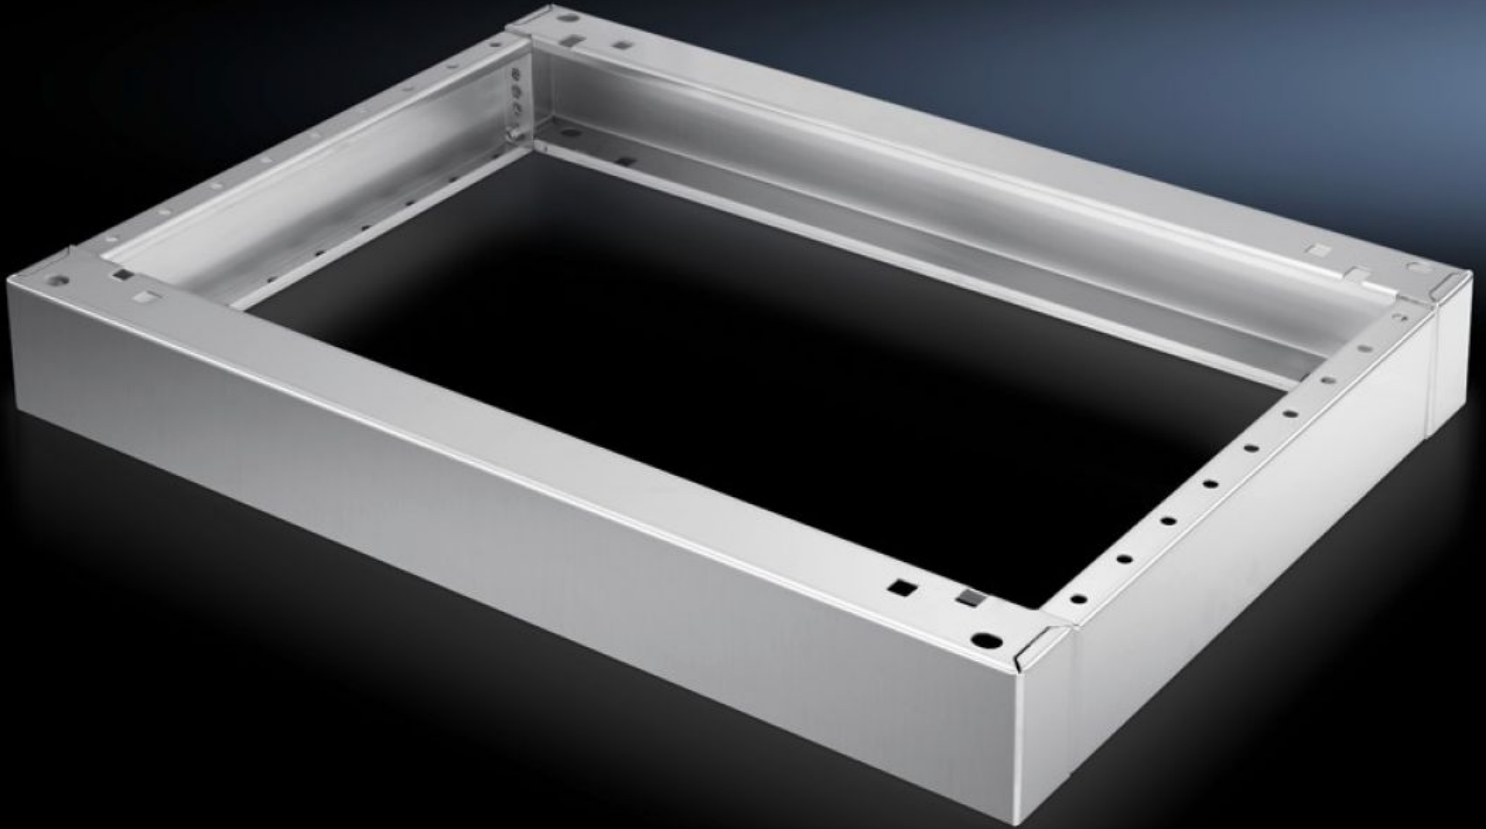

Rittal – The System.

Faster – better – everywhere.

SO 2870.000

Base/plinth, complete

State: 22/12/2025 (Source: rittal.com/gr-en)

ENCLOSURES

POWER DISTRIBUTION

CLIMATE CONTROL

IT INFRASTRUCTURE

SOFTWARE & SERVICES

FRIEDHELM LOH GROUP