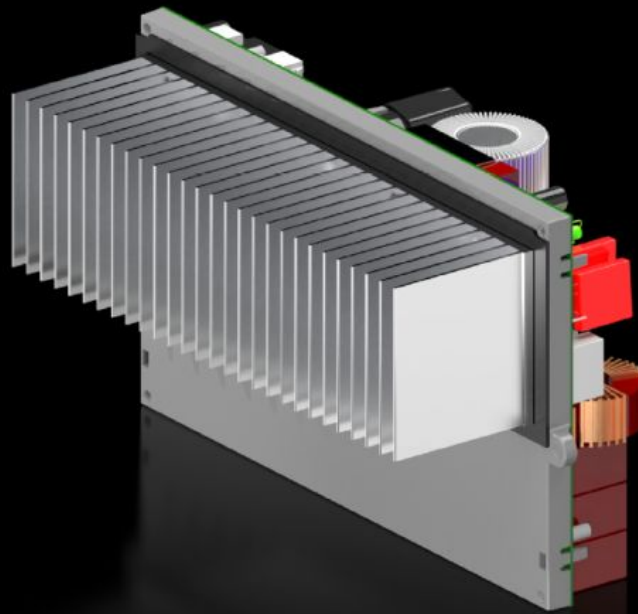

Rittal – The System.

Faster – better – everywhere.

SK 3398.342

Inverter

State: 04/06/2026 (Source: rittal.com/gr-en)

ENCLOSURES

POWER DISTRIBUTION

CLIMATE CONTROL

IT INFRASTRUCTURE

SOFTWARE & SERVICES

FRIEDHELM LOH GROUP

SK 3398.342 - Inverter

Spare part

Features

Model No.	SK 3398.342
To fit Model No.	3186630 3186930 3187630 3187930 3312810 3320200
Packs of	1 pc(s).
Net weight	3.26 kg
Gross weight	3.66 kg
Customs tariff number	85044087
ETIM 9	EC000855
ETIM 8	EC000855
ECLASS 8.0	27189269