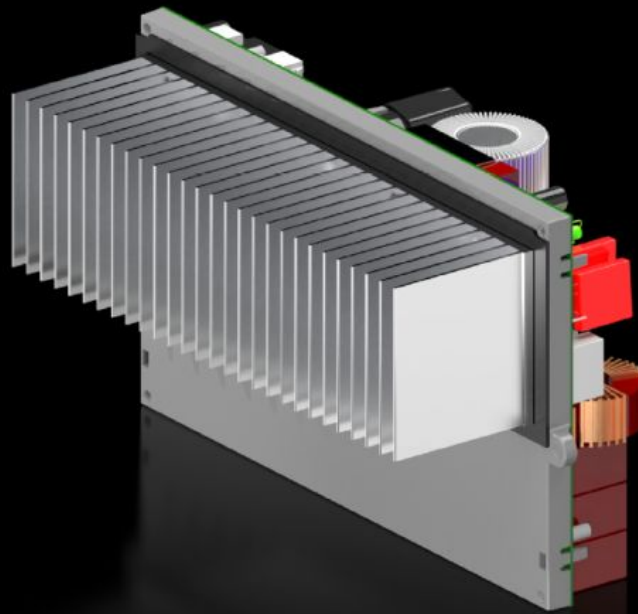

Rittal – The System.

Faster – better – everywhere.

SK 3398.408 Inverter

State: 21/05/2026 (Source: rittal.com/gr-en)

ENCLOSURES

POWER DISTRIBUTION

CLIMATE CONTROL

IT INFRASTRUCTURE

SOFTWARE & SERVICES

FRIEDHELM LOH GROUP