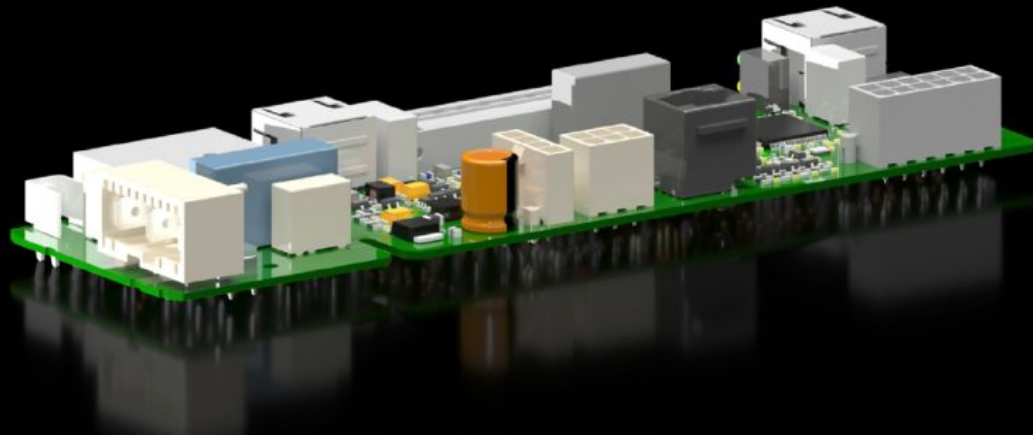

Rittal – The System.

Faster – better – everywhere.

SK 3398.598 Controller

State: 09/04/2026 (Source: rittal.com/gr-en)

ENCLOSURES

POWER DISTRIBUTION

CLIMATE CONTROL

IT INFRASTRUCTURE

SOFTWARE & SERVICES

FRIEDHELM LOH GROUP

SK 3398.598 - Controller

Features

Model No.	SK 3398.598
Packs of	1 pc(s).
Net weight	0.11 kg
Gross weight	0.26 kg
Customs tariff number	90328900
ECLASS 8.0	29170101
