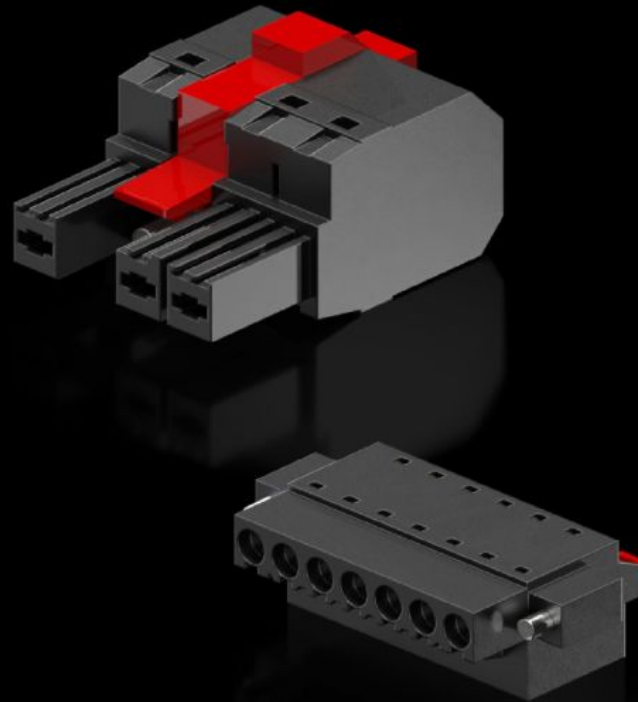

Rittal – The System.

Faster – better – everywhere.

SK 3398.658 Connector

State: 17/04/2026 (Source: rittal.com/gr-en)

ENCLOSURES

POWER DISTRIBUTION

CLIMATE CONTROL

IT INFRASTRUCTURE

SOFTWARE & SERVICES

FRIEDHELM LOH GROUP

SK 3398.658 - Connector

Features

Model No.	SK 3398.658
Packs of	1 set(s)
Net weight	0.03 kg
Gross weight	0.035 kg
Customs tariff number	85369095
ECLASS 8.0	27180704
Product description	for Blue e+ S wall-mounted cooling unit