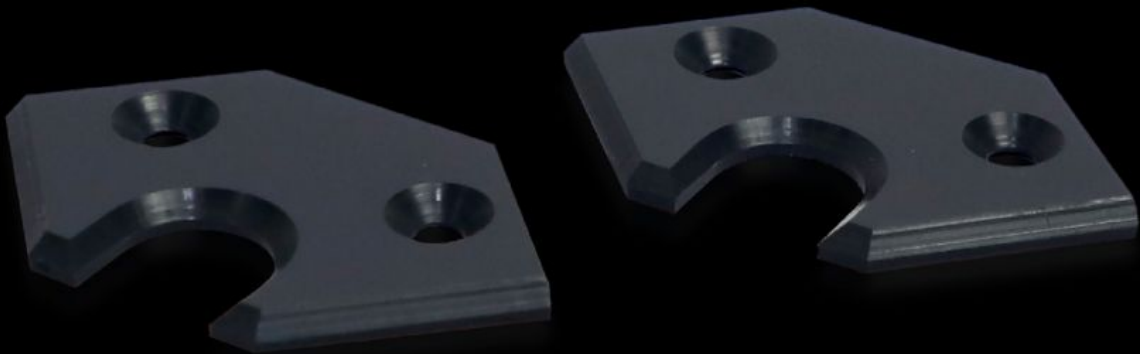

Rittal – The System.

Faster – better – everywhere.

AS 4050.323 Plastic plate

State: 21/05/2026 (Source: rittal.com/gr-en)

ENCLOSURES

POWER DISTRIBUTION

CLIMATE CONTROL

IT INFRASTRUCTURE

SOFTWARE & SERVICES

FRIEDHELM LOH GROUP

AS 4050.323 - Plastic plate

Replacement plastic plate for the support surface on the end blocks of the Perforex laser centre LC.

Features

Model No.	AS 4050.323
Product description	Replacement plastic plate for the support surface on the end blocks of the Perforex laser centre LC.
Material	Plastic
Packs of	4 pc(s).
ECLASS 8.0	36600890