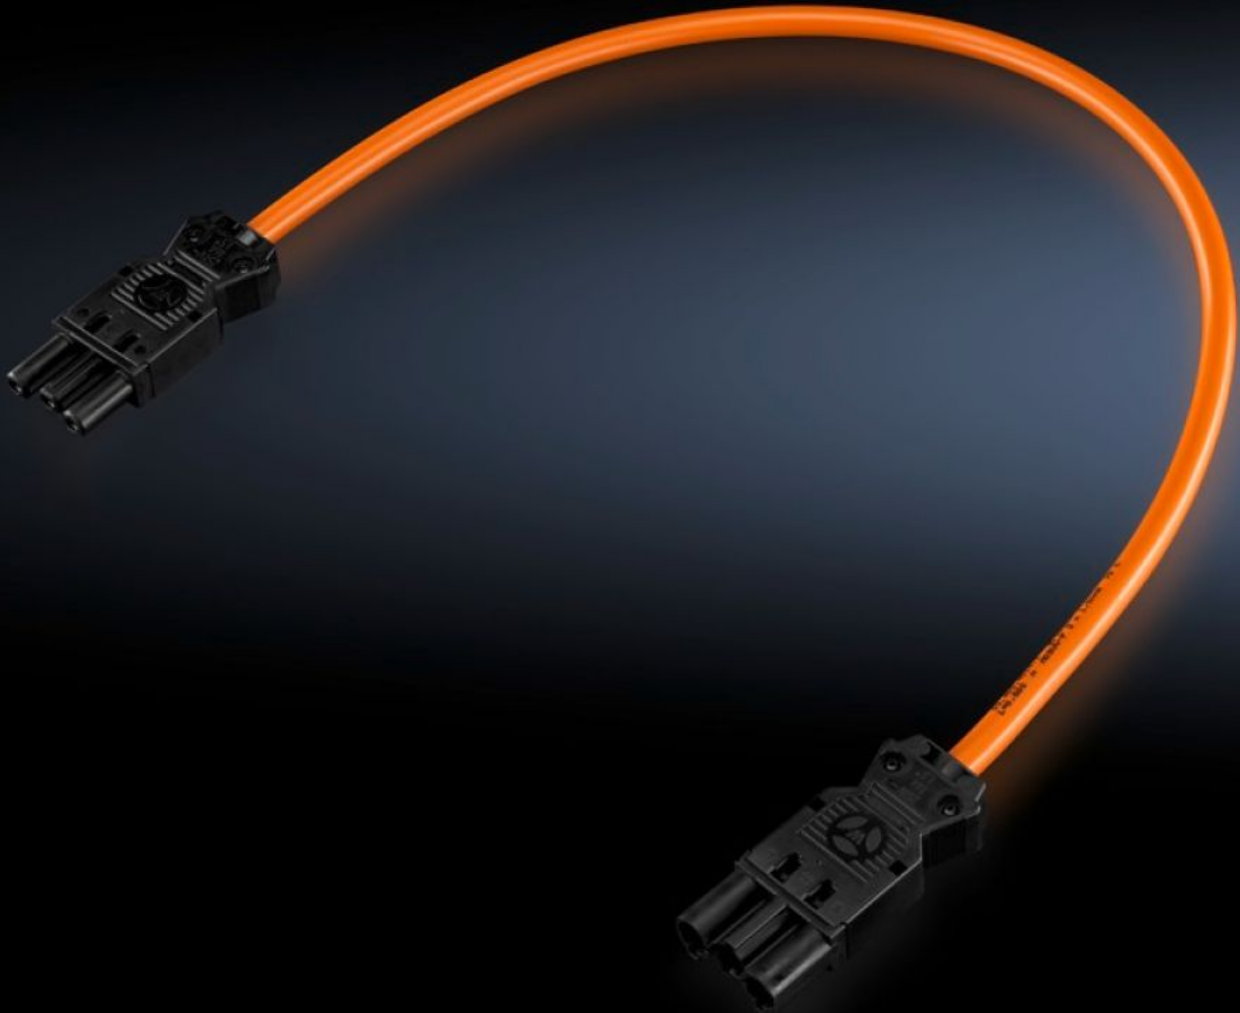

Rittal – The System.

Faster – better – everywhere.

SZ 4315.200 Connection cable

State: 10/06/2026 (Source: rittal.com/gr-en)

ENCLOSURES

POWER DISTRIBUTION

CLIMATE CONTROL

IT INFRASTRUCTURE

SOFTWARE & SERVICES

FRIEDHELM LOH GROUP

SZ 4315.200 - Connection cable

For power supply or through-wiring.

Features

Model No.	SZ 4315.200
Design	Through-wiring/power supply via connection component SZ 2507.500 (with socket and connector)
Length	1,000 mm
Dimensions	Length: 1,000 mm
Packs of	5 pc(s).
Net weight	0.625 kg
Gross weight	0.648 kg
Customs tariff number	85444290
ECLASS 8.0	27060402
Product description	SZ Connection cable, for through-wiring/power supply, via connection component 2507.500, with socket and connector, L: 1000 mm