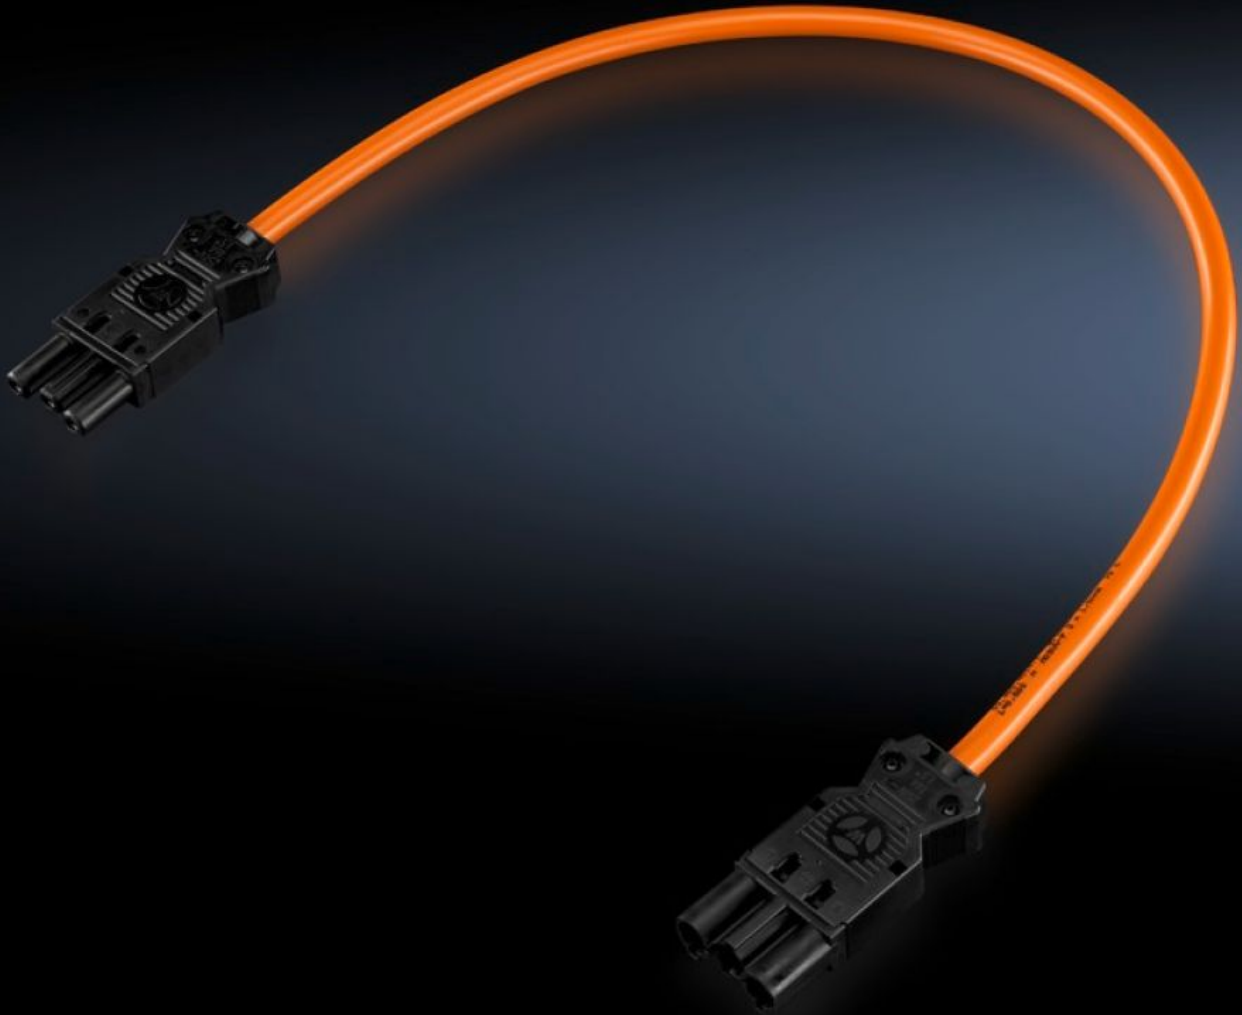

Rittal – The System.

Faster – better – everywhere.

SZ 4315.400 Connection cable

State: 19/06/2026 (Source: rittal.com/gr-en)

ENCLOSURES

POWER DISTRIBUTION

CLIMATE CONTROL

IT INFRASTRUCTURE

SOFTWARE & SERVICES

FRIEDHELM LOH GROUP

SZ 4315.400 - Connection cable

For power supply or through-wiring.

Features

Model No.	SZ 4315.400
Design	Through-wiring/power supply via connection component SZ 2507.500 (with socket and connector)
Length	600 mm
Dimensions	Length: 600 mm
Packs of	5 pc(s).
Net weight	0.39 kg
Gross weight	0.449 kg
Customs tariff number	85444290
ETIM 9	EC001576
ETIM 8	EC001576
ECLASS 8.0	27060402
Product description	SZ Connection cable, for through-wiring/power supply, via connection component 2507.500, with socket and connector, L: 600 mm