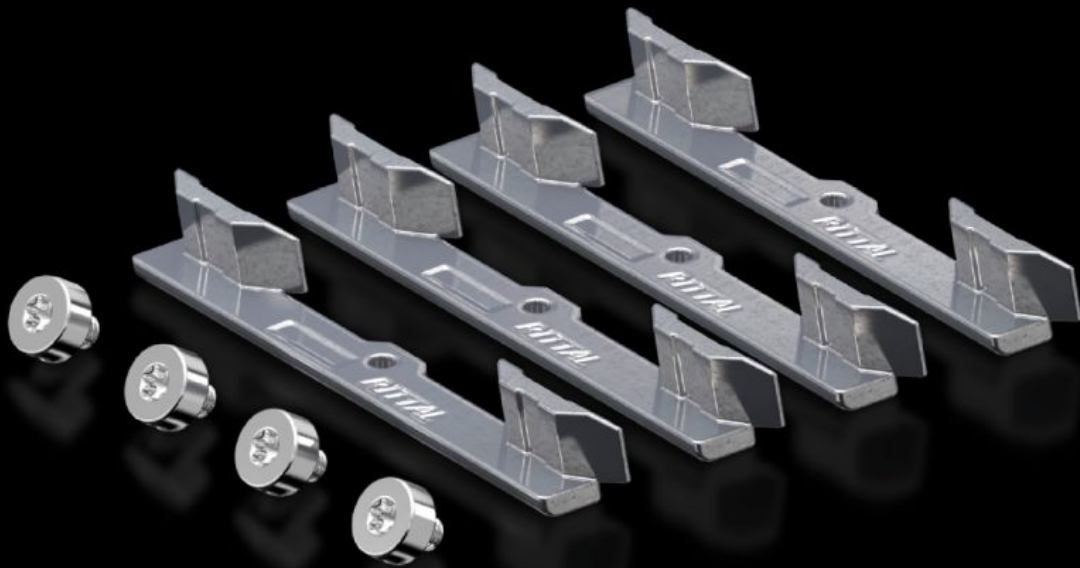

Rittal – The System.

Faster – better – everywhere.

VX 5051.135 Lock element

State: 18/06/2025 (Source: rittal.com/gr-en)

ENCLOSURES

POWER DISTRIBUTION

CLIMATE CONTROL

IT INFRASTRUCTURE

SOFTWARE & SERVICES

FRIEDHELM LOH GROUP

VX 5051.135 - Lock element for two-door VX

Features

Model No.	VX 5051.135
Packs of	1 pc(s).
Net weight	0.178
Gross weight	0.18
Customs tariff number	83015000
EAN	4028177927254
ETIM 9	EC000747
ECLASS 8.0	27180101