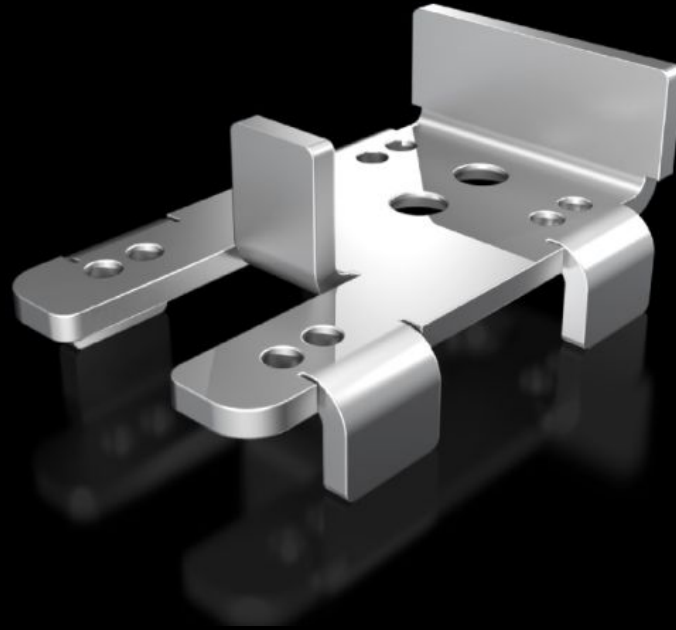

Rittal – The System.

Faster – better – everywhere.

VX 5302.351

Mounting bracket

State: 02/04/2026 (Source: rittal.com/gr-en)

ENCLOSURES

POWER DISTRIBUTION

CLIMATE CONTROL

IT INFRASTRUCTURE

SOFTWARE & SERVICES

FRIEDHELM LOH GROUP

VX 5302.351 - Mounting bracket for door operated switches in VX, VX IT, TX CableNet

For attaching a door-operated switch to the enclosure frame.

Features

Model No.	VX 5302.351
Product description	To secure a door-operated switch to the frame of the VX, VX IT and TX CableNet in conjunction with the various door variants in these enclosure systems. Depending on the door variant, this is secured to the horizontal frame section at the top or onto the vertical sections at the sides.
Supply includes	Assembly parts
Packs of	1 pc(s).
Net weight	0.065 kg
Gross weight	0.069 kg
Customs tariff number	83024900
ETIM 9	EC002620
ECLASS 8.0	27189234
Product description	Mounting bracket to secure a door-operated switch to the frame of the VX, VX IT in conjunction with the various door variants in the VX, VX IT enclosure system.