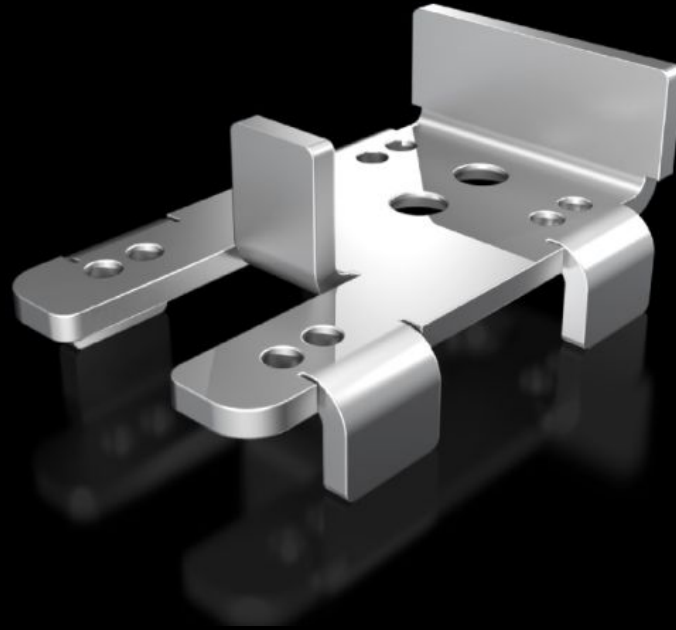

Rittal – The System.

Faster – better – everywhere.

VX 5302.351

Mounting bracket

State: 02/06/2026 (Source: rittal.com/gr-en)

ENCLOSURES

POWER DISTRIBUTION

CLIMATE CONTROL

IT INFRASTRUCTURE

SOFTWARE & SERVICES

FRIEDHELM LOH GROUP

VX 5302.351 - Mounting bracket for door operated switches in VX, VX IT, TX CableNet

For attaching a door-operated switch to the enclosure frame.

Features

Model No.	VX 5302.351
Product description	To secure a door-operated switch to the frame of the VX, VX IT and TX CableNet in conjunction with the various door variants in these enclosure systems. Depending on the door variant, this is secured to the horizontal frame section at the top or onto the vertical sections at the sides.
Supply includes	Assembly parts
Packs of	1 pc(s).
Net weight	0.065 kg
Gross weight	0.071 kg
Customs tariff number	83024900
ETIM 9	EC002620
ECLASS 8.0	27189234
Product description	Mounting bracket to secure a door-operated switch to the frame of the VX, VX IT in conjunction with the various door variants in the VX, VX IT enclosure system.