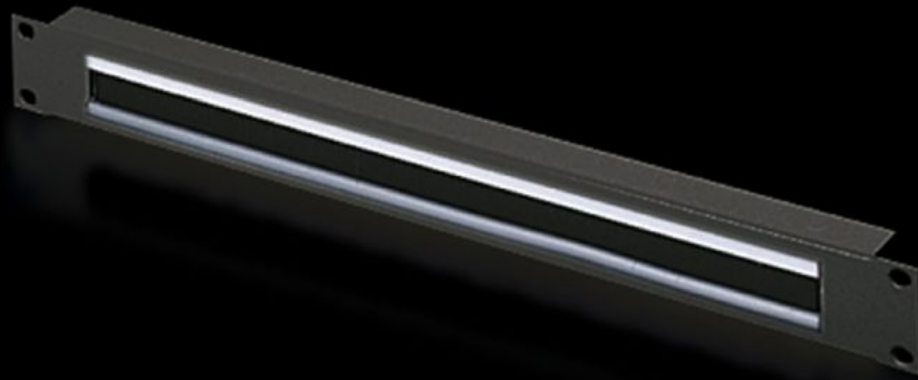

Rittal – The System.

Faster – better – everywhere.

DK 5502.255

Cable management panel with brush strip

State: 02/06/2026 (Source: rittal.com/gr-en)

ENCLOSURES

POWER DISTRIBUTION

CLIMATE CONTROL

IT INFRASTRUCTURE

SOFTWARE & SERVICES

FRIEDHELM LOH GROUP

DK 5502.255 - Cable management panel with brush strip 482.6 mm (19")

With cut-out and brush strip for cable routing.

Features

Model No.	DK 5502.255
Product description	For convenient, simple cable routing between two areas separated by a 482.6 mm (19") mounting level, for example, between the front and rear areas of the 482.6 mm (19") mounting level.
Applications	For locking and simultaneous cable routing in installation zones to the 1 U, 482.6 mm (19") mounting standard
Material	Sheet steel Brush strip: Plastic, UL 94-HB
Surface finish	Spray-finished
Mounting cut-out	Width:390 mm Height:20 mm
Dimensions	Width: 482.6 mm
Units	1 U
Packs of	1 pc(s).
Net weight	0.2 kg
Gross weight	0.486 kg
Customs tariff number	73269098
ETIM 9	EC000322

Features

ECLASS 8.0

27400604

Product description

DK Cable entry panel, 1 U, 482.6 mm (19"), WxH: 390x20 mm, With brush strip, RAL 9005