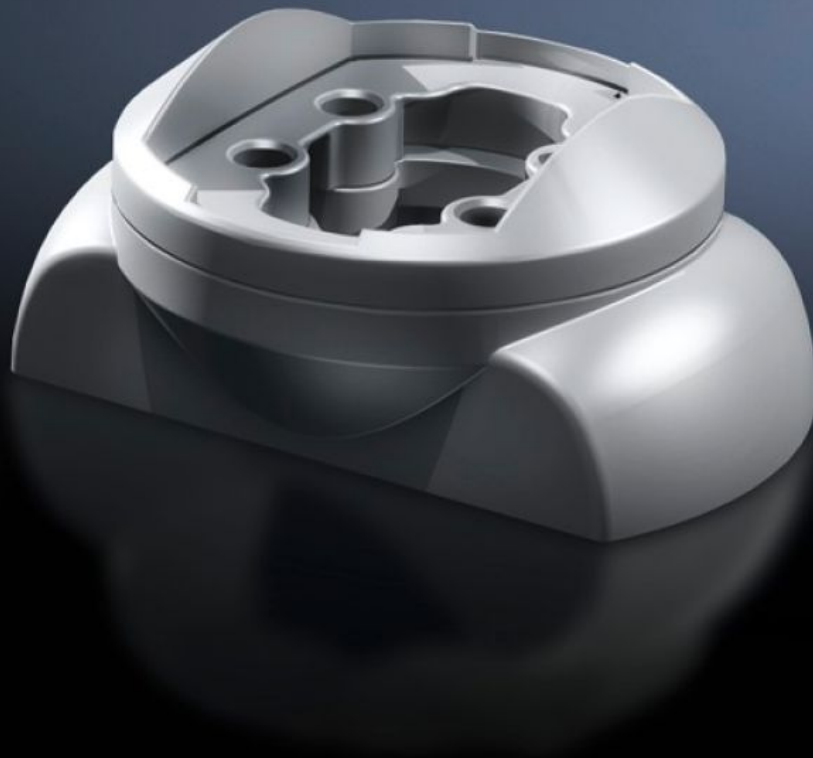

Rittal – The System.

Faster – better – everywhere.

CP 6206.360 Attachment CP 60

State: 28/06/2026 (Source: rittal.com/gr-en)

ENCLOSURES

POWER DISTRIBUTION

CLIMATE CONTROL

IT INFRASTRUCTURE

SOFTWARE & SERVICES

FRIEDHELM LOH GROUP

CP 6206.360 - Attachment CP 60 for support arm connection 120 x 65 mm

For rigid fastening of the enclosure to the support arm system 60

Features

Model No.	CP 6206.360
Product description	For rigid fastening of the enclosure to the support arm system 60
Material	Die-cast zinc
Colour	RAL 7035
Supply includes	Seals Self-tapping screws for support section attachment
Rifid y/n	Yes
Packs of	1 pc(s).
Net weight	1 kg
Gross weight	1.12 kg
Customs tariff number	83024900
ETIM 9	EC002625
ECLASS 8.0	27189234
Product description	CP Attachment CP 60, for support arm connection 120 x 65 mm