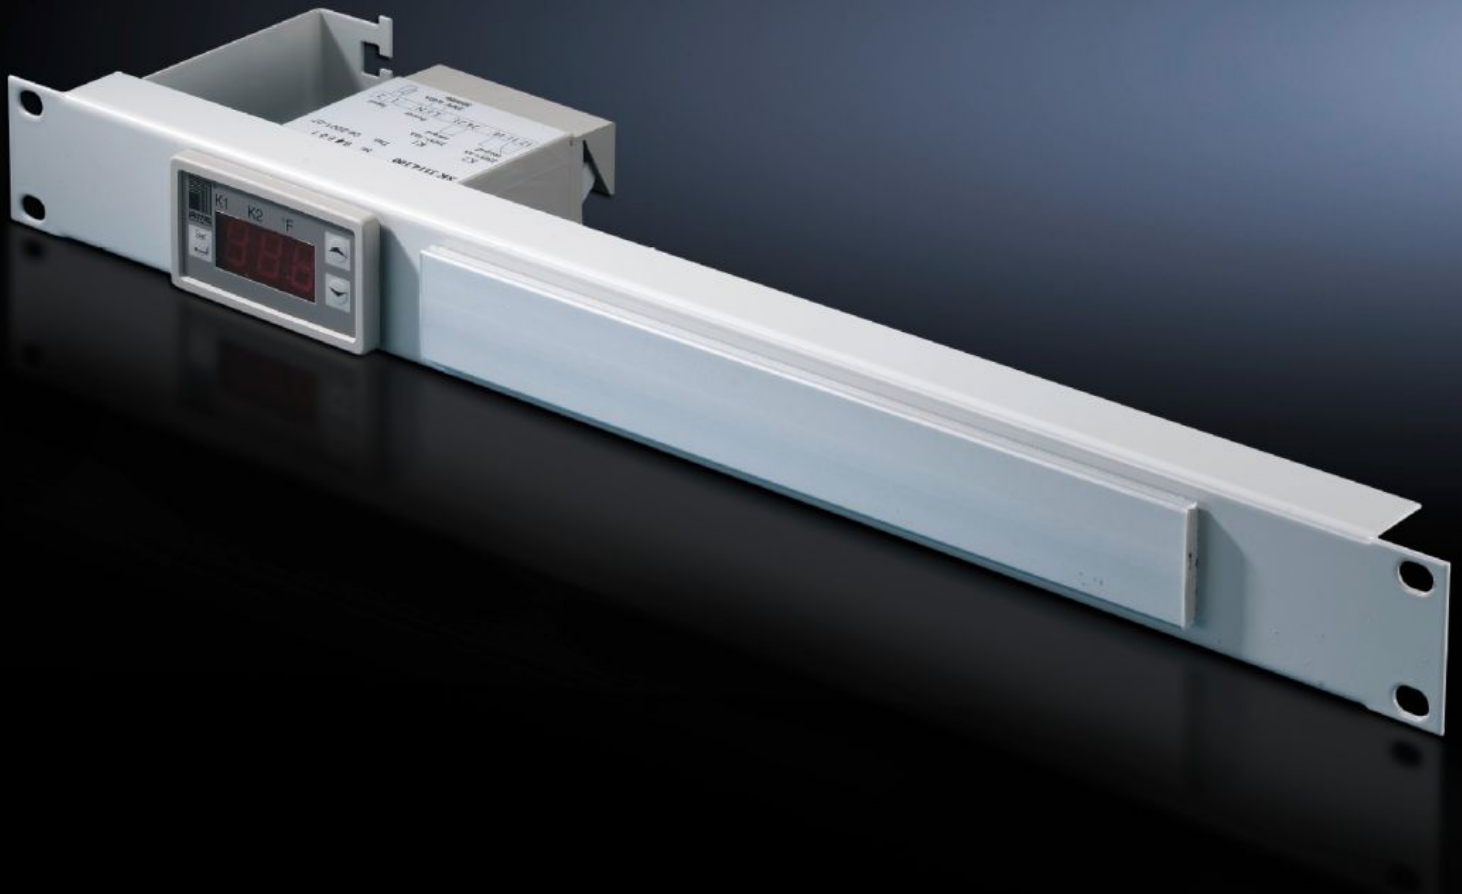

Rittal – The System.

Faster – better – everywhere.

SK 7109.035

**Digital enclosure internal
temperature display and thermostat**

State: 19/06/2026 (Source: rittal.com/gr-en)

ENCLOSURES

POWER DISTRIBUTION

CLIMATE CONTROL

IT INFRASTRUCTURE

SOFTWARE & SERVICES

FRIEDHELM LOH GROUP

SK 7109.035 - Digital enclosure internal temperature display and thermostat integrated into a patch panel 1 U

Features

Model No.	SK 7109.035
Product description	Including cable attachment for connection cable and label holder.
Technical specifications	Three-digit, 7-segment display Option of switching between °C/°F Includes 1800 mm long NTC sensor Two relay outputs as change-over contact and normally open contact (max. contact load 230 V, 6 A) Freely selectable switching difference
Colour	RAL 7035
Packs of	1 pc(s).
Setting range	5 °C...55 °C
Rated operating voltage	100 V - 230 V, 1~, 50 Hz/60 Hz 24 V - 60 V (DC)
Net weight	0.72 kg
Gross weight	0.86 kg
Customs tariff number	94039910
ETIM 9	EC004587
ETIM 8	EC004587
ECLASS 8.0	27210707
Product description	DK Patch-Panel, with digital enclosure internal , temperature display and thermostat, 1 HE, 482.6 mm (19"), Installation depth: 100 mm, RAL 7036

Tender text

Rittal patch panel with temperature display
and thermostat, RAL 7035

Small dimensions

Depth: 100 mm

„The three-digit, 7-segment display is 13 mm high and
easy to read

„can be switched between °C/°F

Setting range: +5°C to +55°C

„Display and switching accuracy ± 2 K

„Mounting cutout 68 x 33 mm

„Minimum and maximum recorded temperatures are saved
until the next reset.

Material: Spray finished in RAL 7035