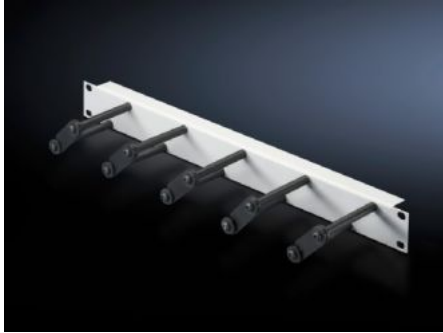

IT INFRASTRUCTURE

SOFTWARE & SERVICES

FRIEDHELM LOH GROUP

DK 7257.050 - Cable management panel with cable routing bars for horizontal cable management

For horizontal management of the patch cables with cable routing bars, allows user-friendly modification and extension of the cabling by opening the individual cable routing bars.

Features

| | |
|-----------------------|--|
| Model No. | DK 7257.050 |
| Product description | For horizontal management of the patch cables with 5 cable routing bars. Opening the individual cable routing bars allows user-friendly modification and extension of the cabling. |
| Material | Panel: Sheet steel, spray finished Cable routing bars: Plastic |
| Colour | Panel: RAL 7035 Cable routing bars: RAL 9005 |
| Depth of bars | 100 mm |
| Number bars per U | 5 |
| Dimensions | Width: 482.6 mm |
| Units | 1 U |
| Packs of | 1 pc(s). |
| Net weight | 0.6 kg |
| Gross weight | 0.629 kg |
| Customs tariff number | 73182900 |
| ETIM 9 | EC002624 |

Features

ECLASS 8.0

27189265

Product description

DK Cable management panel, 1 U, with cable routing bars, RAL 7035

Tender text

Cable management panel with cable routing bars
482.6 mm (19")

For horizontal management of the patch cables with cable routing bars. Opening the individual cable routing bars allows user-friendly modification and extension of the cabling.

Material:

Panel: Sheet steel, spray-finished, RAL 7035

Cable routing bars: Plastic, black

Dimensions: 1 U, bar depth approx. 80 mm

Number of bars: 5

Packs of 1.

Make/model: Rittal type: Cable management panel,
RAL 7035 with cable routing bars
DK 7257050 or equivalent