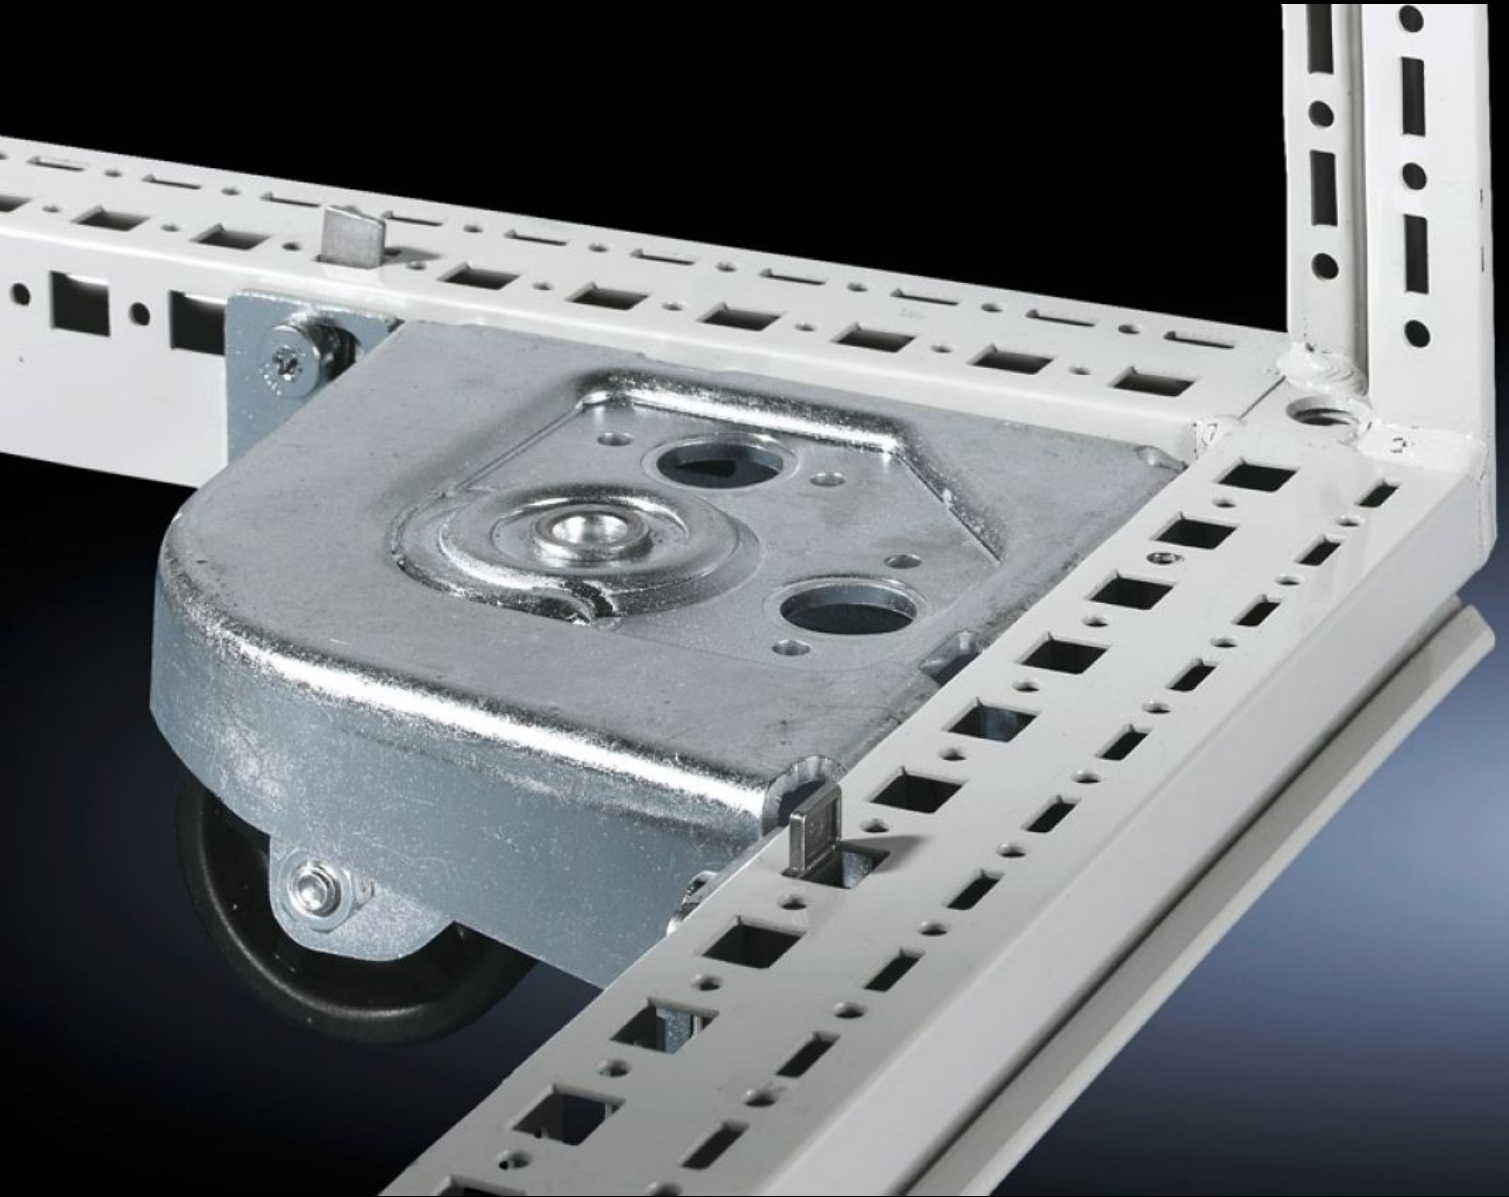

Rittal – The System.

Faster – better – everywhere.

DK 7825.900 Transport kit

State: 08/04/2026 (Source: rittal.com/gr-en)

ENCLOSURES

POWER DISTRIBUTION

CLIMATE CONTROL

IT INFRASTRUCTURE

SOFTWARE & SERVICES

FRIEDHELM LOH GROUP