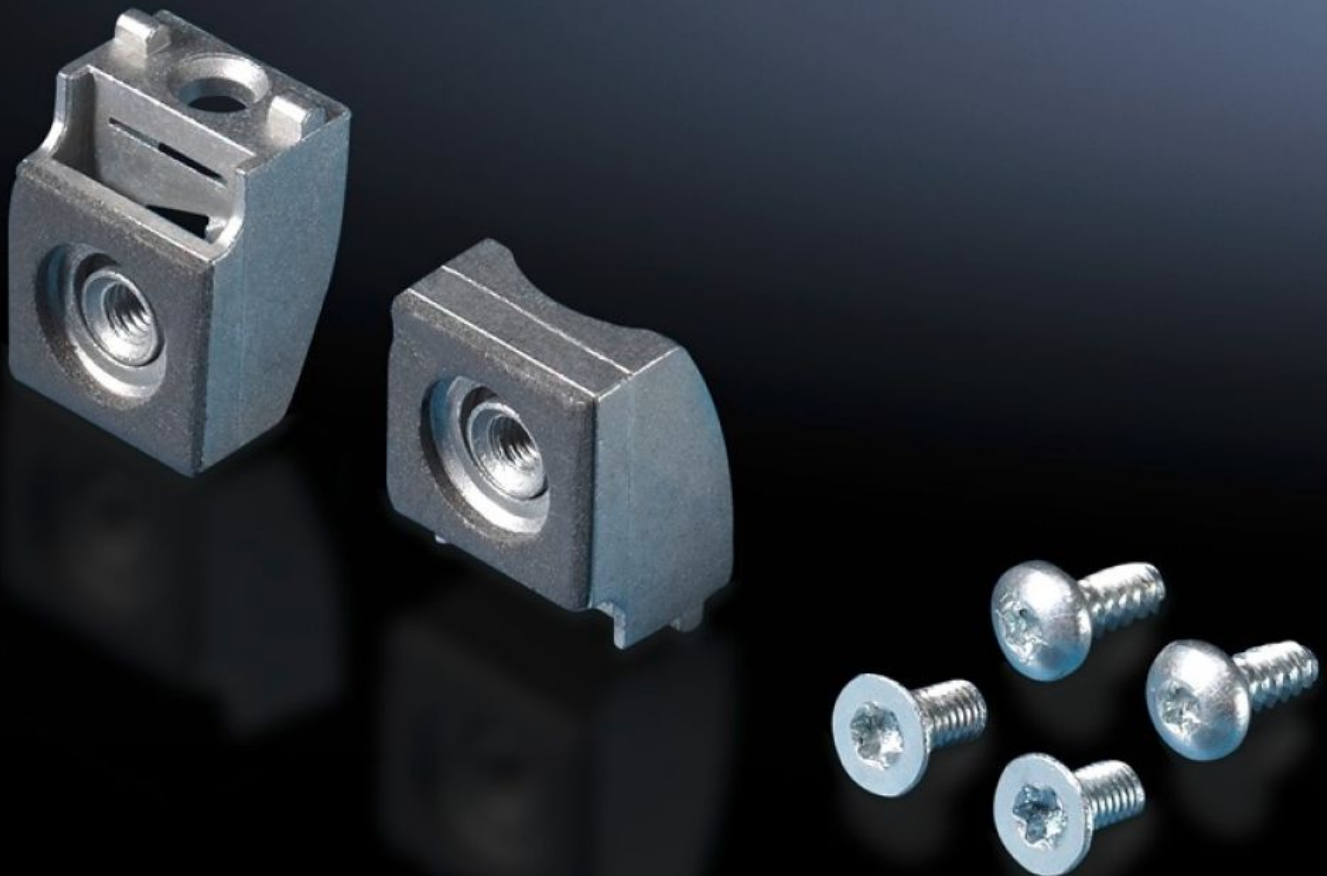

Rittal – The System.

Faster – better – everywhere.

TS 8800.071

Enclosure panel holders, internal

State: 22/05/2026 (Source: rittal.com/gr-en)

ENCLOSURES

POWER DISTRIBUTION

CLIMATE CONTROL

IT INFRASTRUCTURE

SOFTWARE & SERVICES

FRIEDHELM LOH GROUP

TS 8800.071 - Enclosure panel holders, internal for TS, VX SE

for additional fixing of the side or rear panel with heavy installed equipment and high dynamic loads.

Features

Model No.	TS 8800.071
Product description	for additional fixing of the side or rear panel with heavy installed equipment and high dynamic pressures.
Packs of	10 pc(s).
Net weight	0.35 kg
Gross weight	0.383 kg
Customs tariff number	73269098
ETIM 9	EC002624
ECLASS 8.0	27189265
Product description	TS Enclosure panel holders, internal, for TS