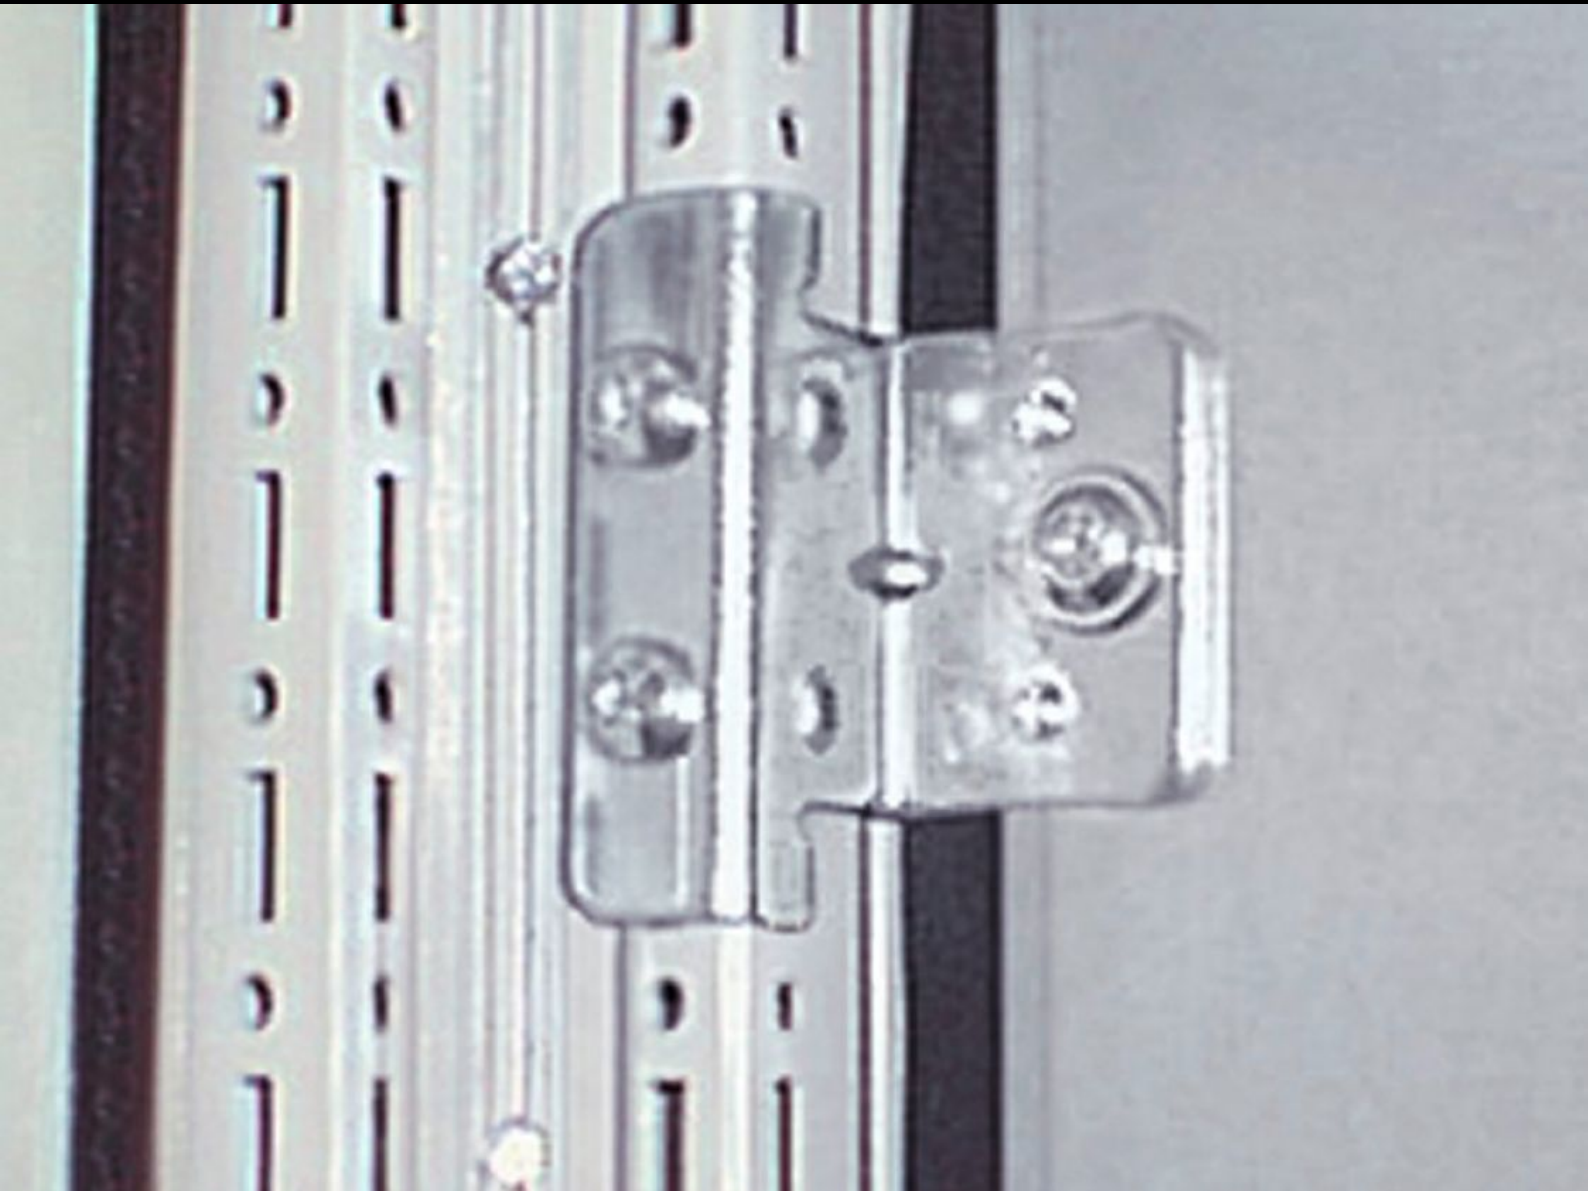

Rittal – The System.

Faster – better – everywhere.

TS 8800.470

Baying attachment, vertical

State: 08/11/2025 (Source: rittal.com/gr-en)

ENCLOSURES

POWER DISTRIBUTION

CLIMATE CONTROL

IT INFRASTRUCTURE

SOFTWARE & SERVICES

FRIEDHELM LOH GROUP