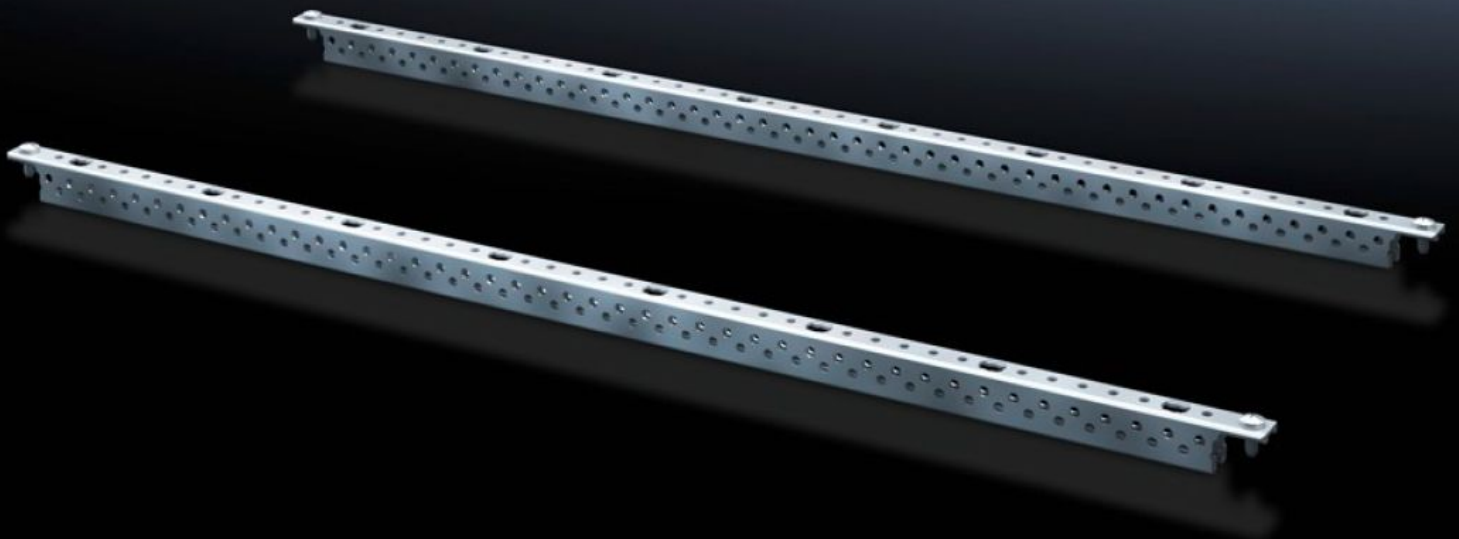

Rittal – The System.

Faster – better – everywhere.

SV 9666.753 Mounting angles ISV

State: 28/06/2026 (Source: rittal.com/gr-en)

ENCLOSURES

POWER DISTRIBUTION

CLIMATE CONTROL

IT INFRASTRUCTURE

SOFTWARE & SERVICES

FRIEDHELM LOH GROUP

SV 9666.753 - Mounting angles ISV for AX

For vertical sub-division of the support frame in the AX/AE enclosure.

Features

Model No.	SV 9666.753
Product description	For vertical sub-division of the support frame in the enclosure.
Material	Sheet steel
Surface finish	Zinc-plated
Dimensions	Height: 450 mm
Size	Height units (U) @ 150 mm: 3
Packs of	2 pc(s).
Net weight	0.46 kg
Gross weight	0.5 kg
PCF per pack (cradle-to-gate)	2.3 kg CO2 eq (Cat B)
Note on PCF category	Category B: PCF value (cradle-to-gate) based on the product weight, approximately calculated and self-declared
Customs tariff number	39269097
ETIM 9	EC002270
ECLASS 8.0	27400613
Product description	SV Mounting angle (ISV), 3 U (450 mm), for AE