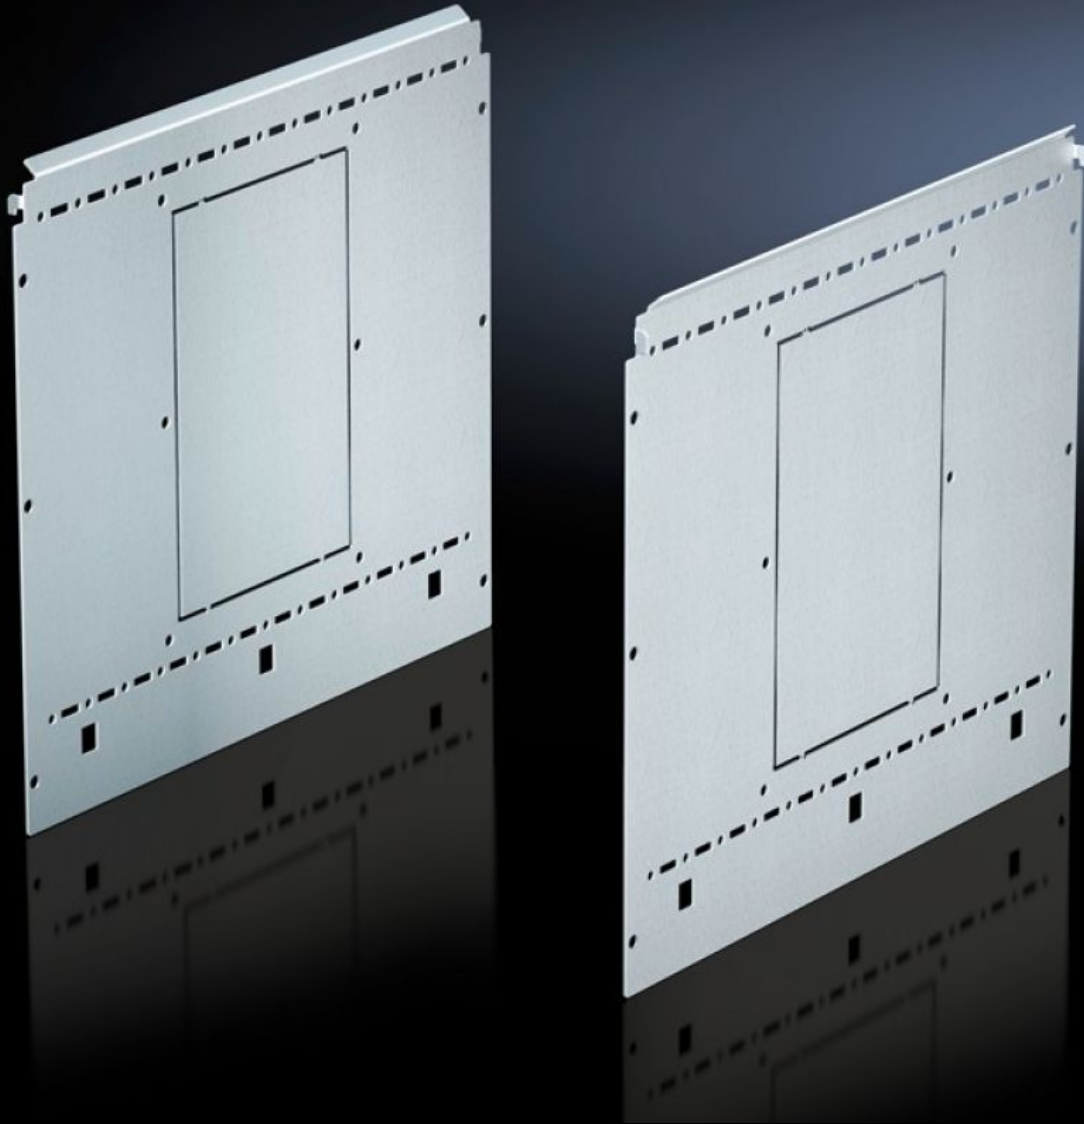

**Rittal – The System.**

Faster – better – everywhere.

**SV 9673.044**

**Compartment side panel module**

State: 11/05/2026 (Source: [rittal.com/gr-en](http://rittal.com/gr-en))

ENCLOSURES

POWER DISTRIBUTION

# SV 9673.044 - Compartment side panel module for internal compartmentalisation

Side divider panel for compartments, for locating into the TS pitch pattern.

## Features

Model No.	SV 9673.044
Product description	Side divider panel for compartments, for locating into the TS pitch pattern. Prepared for the location of mounting brackets for horizontal compartment dividers or mounting plates. Two TS system punchings allow the use of additional TS accessories. The side panel modules for reduced compartment depth and an auxiliary construction using TS punched rails 17 x 17 mm can be used to provide a separate enclosure space in the side panel area, e.g. for the provision of a busbar system.
Material	Sheet steel, 1.5 mm
Surface finish	Zinc-plated
Supply includes	Assembly parts
For compartment depth	400 mm
Dimensions	Height: 400 mm
Packs of	2 pc(s).
Net weight	3.1 kg
Customs tariff number	73269098
ETIM 9	EC002525
ECLASS 8.0	27400613

# Features

---

Product description

SV Compartment side panel module, H: 400 mm, for D: 400 mm