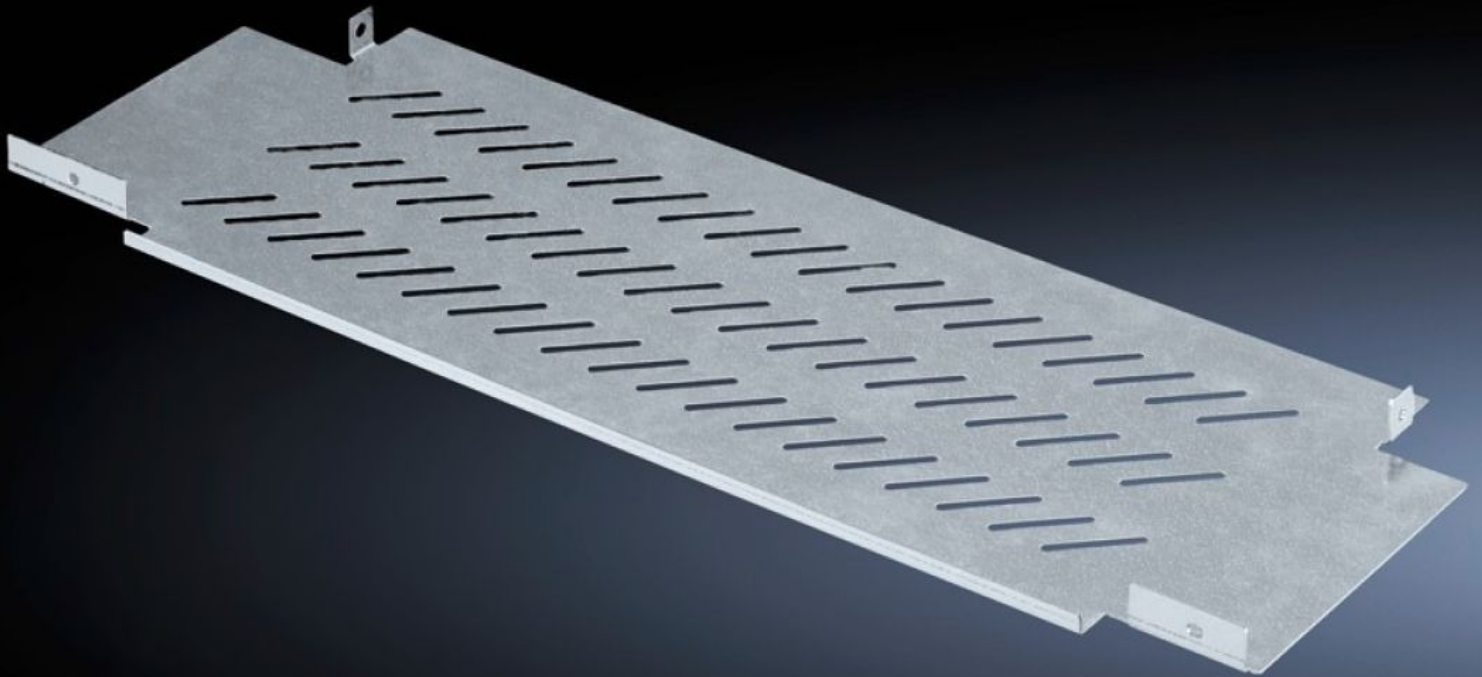

Rittal – The System.

Faster – better – everywhere.

SV 9674.348 Dividing plate

State: 08/04/2026 (Source: rittal.com/gr-en)

ENCLOSURES

POWER DISTRIBUTION

CLIMATE CONTROL

IT INFRASTRUCTURE

SOFTWARE & SERVICES

FRIEDHELM LOH GROUP

SV 9674.348 - Dividing plate for fuse-switch disconnecter section

Divides the busbar chamber and NH isolator chamber (compartment).

Features

Model No.	SV 9674.348
Product description	Dividing plate to divide the busbar chamber and NH isolator chamber (compartment).
Material	Sheet steel, 1.5 mm, zinc-plated
Supply includes	Assembly parts
Mounting position	Top Bottom
To fit manufacturer (model)	ABB SlimLine
Packs of	1 pc(s).
Net weight	1.899 kg
Gross weight	1.9 kg
Customs tariff number	73269098
ETIM 9	EC001900
ECLASS 8.0	27400613
Product description	SV Dividing plate, for fuse-switch disconnecter section, (ABB SlimLine)