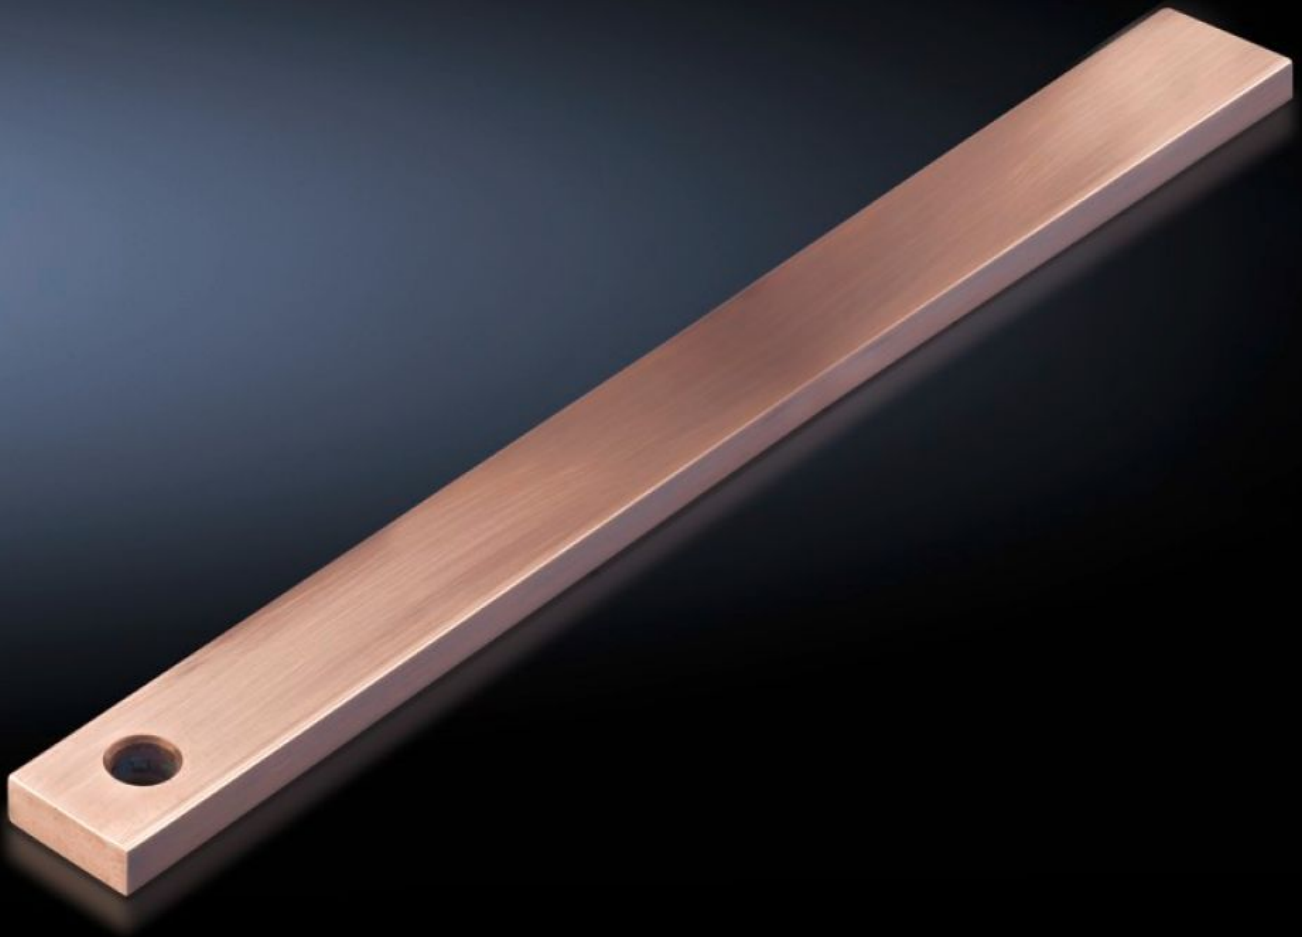

Rittal – The System.

Faster – better – everywhere.

SV 9675.230 Distribution busbars

State: 22/08/2025 (Source: rittal.com/gr-en)

ENCLOSURES

POWER DISTRIBUTION

CLIMATE CONTROL

IT INFRASTRUCTURE

SOFTWARE & SERVICES

FRIEDHELM LOH GROUP