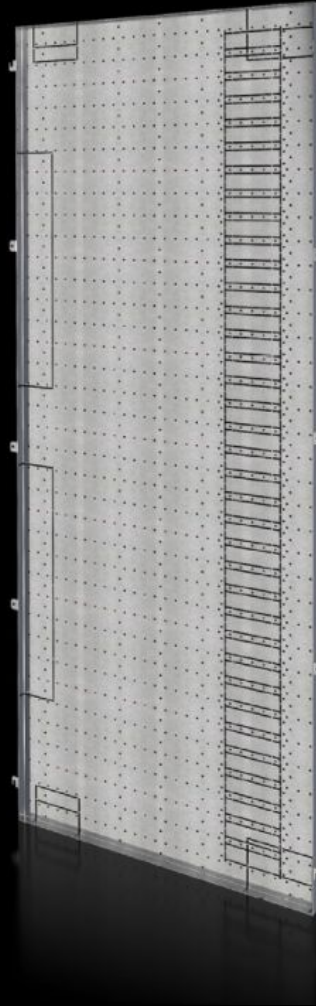

Rittal – The System.

Faster – better – everywhere.

SV 9683.008

Compartment side panel

State: 11/05/2026 (Source: rittal.com/gr-en)

ENCLOSURES

POWER DISTRIBUTION

CLIMATE CONTROL

IT INFRASTRUCTURE

SOFTWARE & SERVICES

FRIEDHELM LOH GROUP

SV 9683.008 - Compartment side panel for VX

Side divider panel for attaching partial mounting plates and compartment dividers.

Features

Model No.	SV 9683.008
Design	For busbar system assembly in the rear section
Product description	Side divider panel for attaching partial mounting plates and compartment dividers.
Material	Sheet steel, 1.5 mm
Surface finish	Zinc-plated
Supply includes	Assembly parts
Dimensions	Height: 1,881 mm Depth: 738 mm
To fit	Height: = 2,000 mm Depth: = 800 mm
Packs of	2 pc(s).
Net weight	34 kg
Customs tariff number	94039910
ETIM 9	EC002525
ECLASS 8.0	27400613
Product description	SV Compartment side panel, HD: 1881x738 mm, for VX (HD: 2000x800 mm)