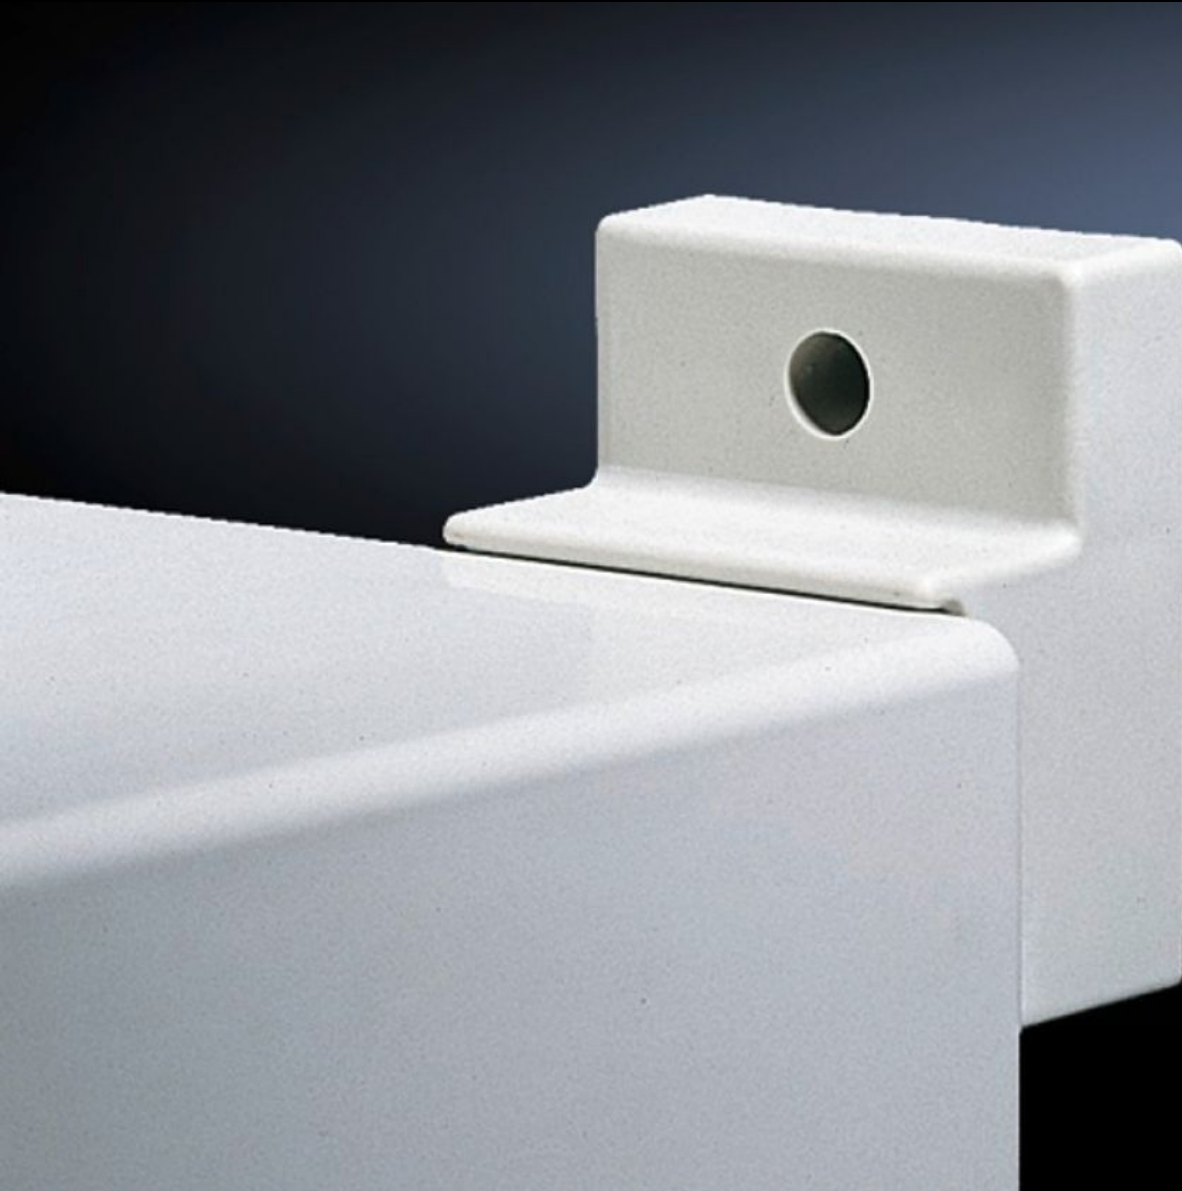

Rittal – The System.

Faster – better – everywhere.

KS 1483.010

Wall mounting bracket

State: 10.05.2026. (Source: rittal.com/hr-hr)

ENCLOSURES

POWER DISTRIBUTION

CLIMATE CONTROL

IT INFRASTRUCTURE

SOFTWARE & SERVICES

FRIEDHELM LOH GROUP