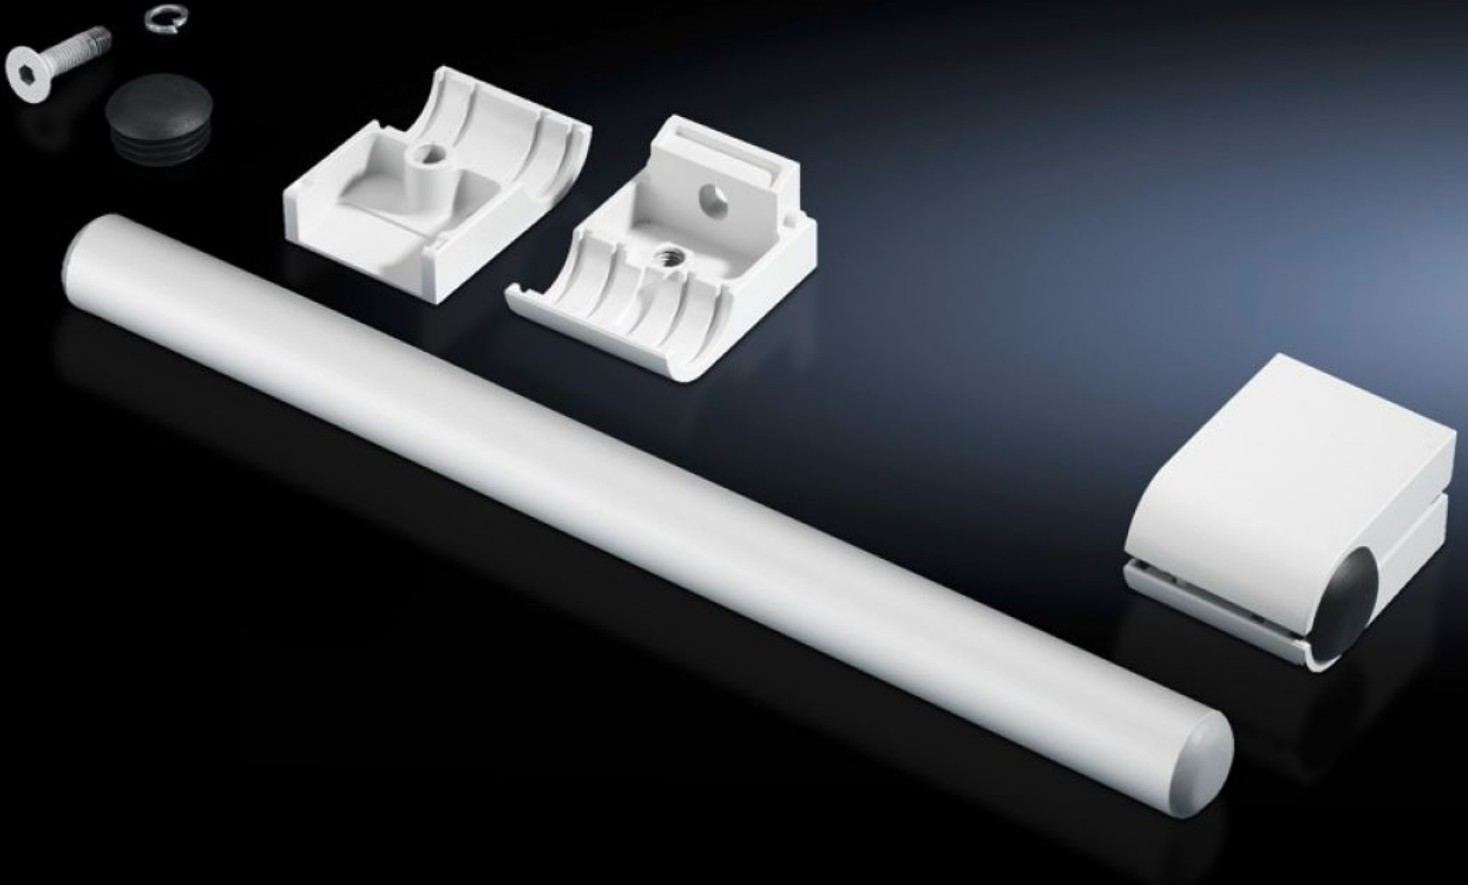

Rittal – The System.

Faster – better – everywhere.

SZ 2389.000

Handle set

State: 06.06.2026. (Source: rittal.com/hr-hr)

ENCLOSURES

POWER DISTRIBUTION

CLIMATE CONTROL

IT INFRASTRUCTURE

SOFTWARE & SERVICES

FRIEDHELM LOH GROUP